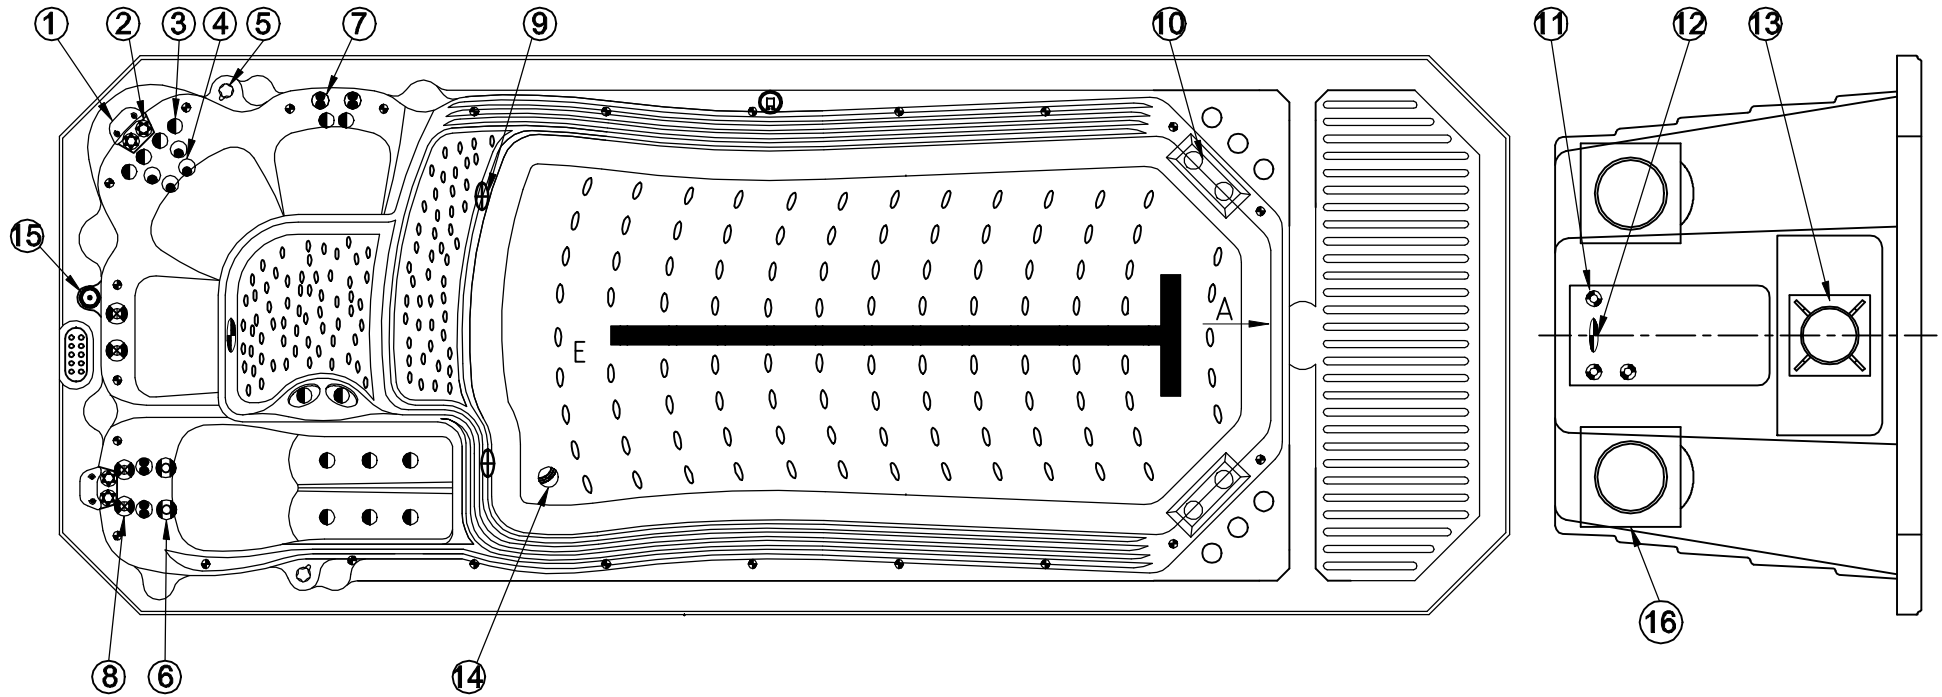

Riptide Model Name:Manta 5.94 Super Pro

Swim Spas & Exercise Pools

Fitting

16		10"Suction (full set)	01.03.04.0147	1	pcs
15		Stainless steel swim base	01.03.06.0189	1	pcs
14		Star-Shape SS Bottom Drain	01.03.04.0099	1	pc
13		Swim Jet	01.03.03.0558	1	pcs
12		5" Light housing without Holder	01.03.03.0108	2	pcs
11		Ozone Injector	01.03.03.0129	3	pcs
10		Twin Cilinder Skimmer (carbon grey)	01.03.03.0095	2	pcs
9		2"Suction (full set) - SS face	01.03.03.0248	2	pcs
8		3"Jet internal-Twin pulse	01.03.04.0084	4	pcs
7		Jet Face - 4" - Twin Spin	01.03.04.0090	4	pcs
6		5" Jet Internal-Twin pulse	01.03.04.0095	2	pcs
5		1" Air Check Valve Assembly	01.03.03.0217	2	pcs
4		4"Jet internal-Single pulse	01.03.04.0089	4	pcs
3		Large 3" Jet internal-Single pulse	01.03.04.0086	14	pcs
2		2" Jet Internal-Directional	01.03.04.0078	6	pcs
1		EVA Headrest-Butterfly	01.03.03.0878	2	pcs
NO/ICON		DESCRIPTION	PART #	QTY	UNIT
			Edition:19/7/2016	ZC.RP60.0096