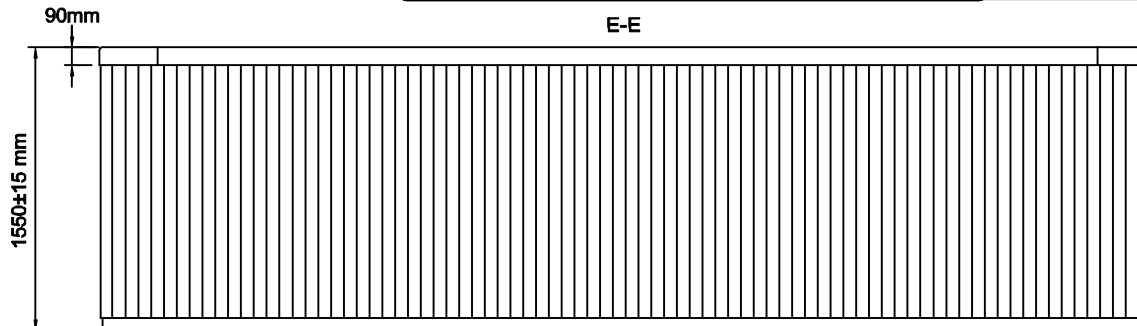

- a. Used M8 cross head screw for skirting;
- b. Used the same color ball valve for plumbing works;
- c. Cut away extra cables of all equipment;

5		CP Ozone Generator	01.03.05.0035	1	pc
4		Gecko YE-5 Control Box	01.03.05.0348	1	pc
3		1HP Circulation Pump	01.03.05.0469	1	pc
2		3HP Single Speed Pump	01.03.05.0553	2	pcs
1		7.5HP Pump	01.02.06.0159	1	pcs

8		Inverter Control Panel	01.03.05.0463	1	pc
7		Inverter Control Box	01.02.06.0158	1	pc
6		K1000 Gecko	01.03.05.0650	1	pc
NO/CON		DESCRIPTION	PART #	QTY	UNIT

Notes: Due to manufacturing tolerances, there could be some minor differences between the actual spa and the drawing above. If site planning is critical to such tolerances, be sure to measure your actual spa.
All specifications are subject to change without notice.
Some components may be optional on your spa.