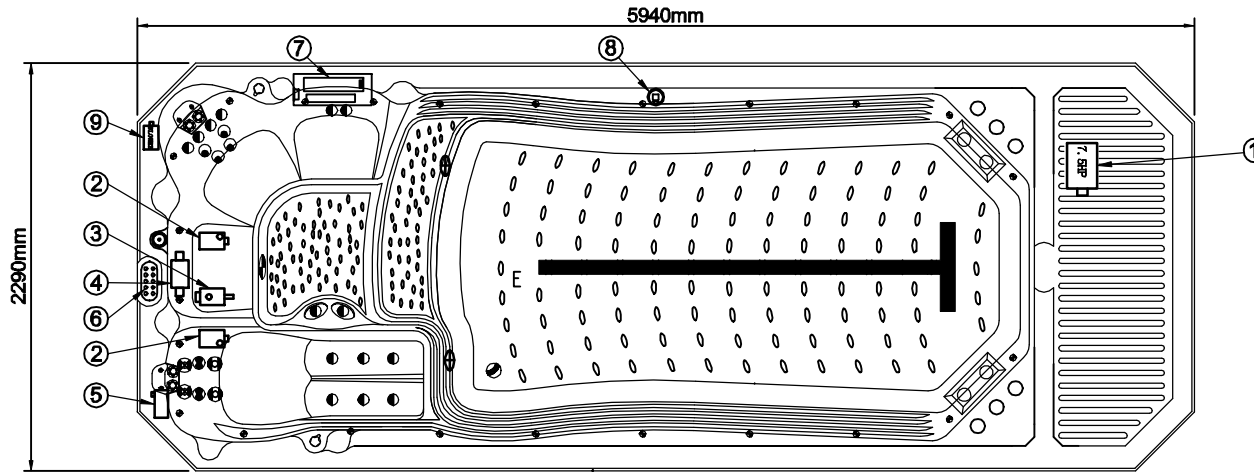

A:VIEW

Notes: Due to manufacturing tolerances, there could be some minor differences between the actual spa and the drawing above. If site planning is critical to such tolerances, be sure to measure your actual spa. All specifications are subject to change without notice. Some components may be optional on your spa.

# Riptide Model Name:Manta 5.94 Super Pro

Swim Spas & Exercise Pools

## Fitting

Notes: Due to manufacturing tolerances, there could be some minor differences between the actual spa and the drawing above. If site planning is critical to such tolerances, be sure to measure your actual spa.  
All specifications are subject to change without notice.  
Some components may be optional on your spa.

16		10"Suction (full set)	01.03.04.0147	1	pcs
15		Stainless steel swim base	01.03.06.0189	1	pcs
14		Star-Shape SS Bottom Drain	01.03.04.0099	1	pc
13		Swim Jet	01.03.03.0558	1	pcs
12		5" Light housing without Holder	01.03.03.0108	2	pcs
11		Ozone Injector	01.03.03.0129	3	pcs
10		Twin Cilinder Skimmer (carbon grey)	01.03.03.0095	2	pcs
9		2"Suction (full set) - SS face	01.03.03.0248	2	pcs
8		3"Jet internal-Twin pulse	01.03.04.0084	4	pcs
7		Jet Face - 4" - Twin Spin	01.03.04.0090	4	pcs
6		5" Jet Internal-Twin pulse	01.03.04.0095	2	pcs
5		1" Air Check Valve Assembly	01.03.03.0217	2	pcs
4		4"Jet internal-Single pulse	01.03.04.0089	4	pcs
3		Large 3" Jet internal-Single pulse	01.03.04.0086	14	pcs
2		2" Jet Internal-Directional	01.03.04.0078	6	pcs
1		EVA Headrest-Butterfly	01.03.03.0878	2	pcs
NO/ICON		DESCRIPTION	PART #	QTY	UNIT
			Edition:19/7/2016	ZC.RP60.0096	