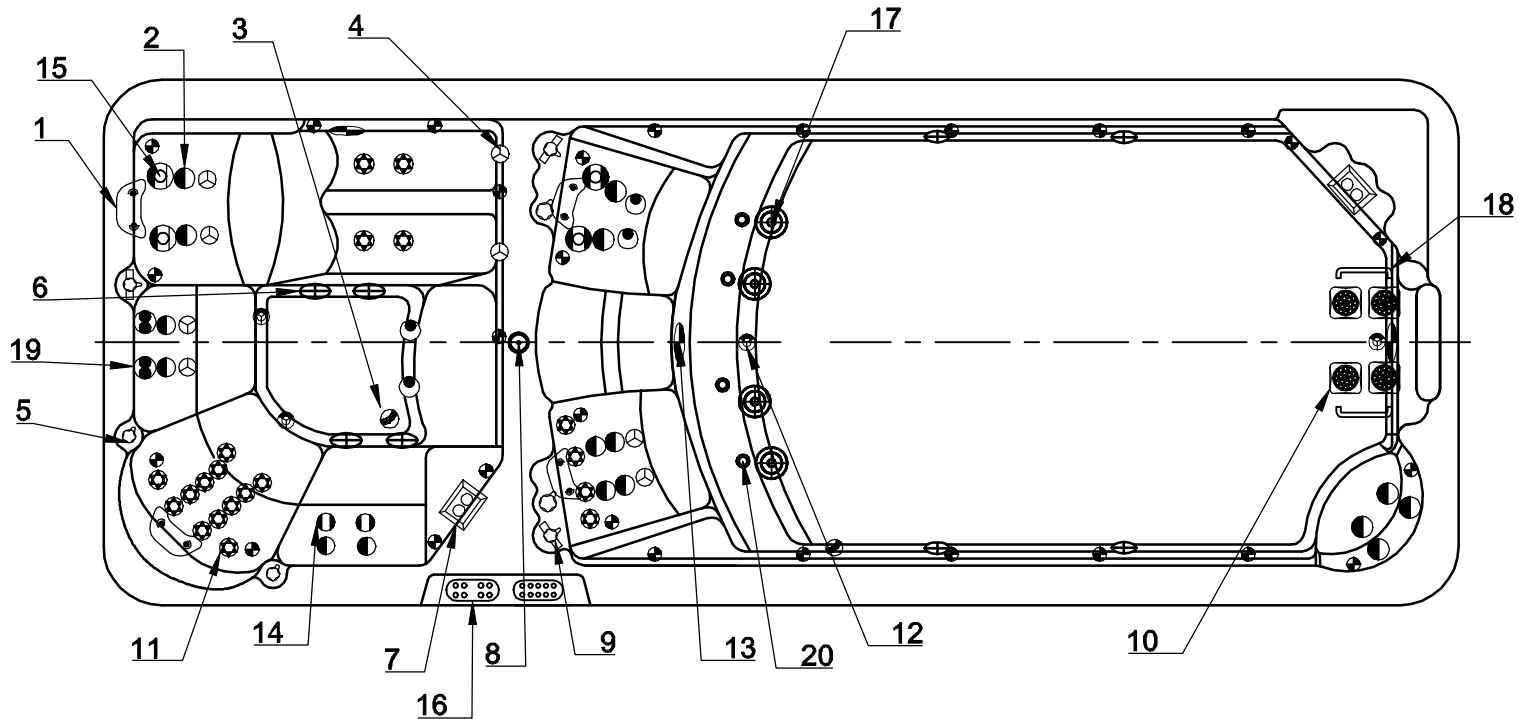

20	○	Large 1" Jet assembly-Pearl grey	01.03.04.0075	5	pcs	9	☒	2"Water diverter valve	01.03.03.0215	4	pcs
19	⊗	Jet Face - 4" - Twin Spin	01.03.04.0090	2	pcs	8	⊙	Swim Pole Base	01.02.12.0004	1	pcs
18	—	Stainless steel Handrail(∅28*180mm)	01.02.12.0001	2	pcs	7	☒	Twin Cilinder Skimmer (carbon grey)	01.02.13.05.0120	2	pcs
17	⊙	3"Suction (full set)	01.03.03.0472	4	pcs	6	⊕	2"Suction (full set)	01.03.03.0248	8	pcs
16	☒	CONTROL PANEL	01.03.05.0650	2	pcs	5	☒	1" Air Check Valve Assembly	01.03.03.0217	4	pcs
15	⊗	5" Jet Internal-Twin pulse	01.03.04.0094	2	pcs	4	⊕	3"Jet internal-Directinal	01.03.04.0082	8	pcs
14	⊕	Large 3" Jet internal-Twin pulse	01.03.04.0087	2	pcs	3	⊗	Bottom Drain	01.03.04.0099	2	pcs
13	☒	5" Light housing without Holder	01.03.03.0108	3	pcs	2	⊕	Large 3" Jet internal-Single pulse	01.03.04.0086	16	pcs
12	⊕	Ozone Connection (Whole Set)	01.03.03.0221	4	pcs	1	☒	EVA Headrest-Butterfly	01.03.03.0878	4	pcs
11	⊕	2" Jet Internal-Directional	01.03.04.0078	20	pcs						
10	⊕	3"Swim Jet	01.03.04.0177	4	pcs						

NO	ICON	DESCRIPTION	PART #	QTY	UNIT	NO	ICON	DESCRIPTION	PART #	QTY	UNIT