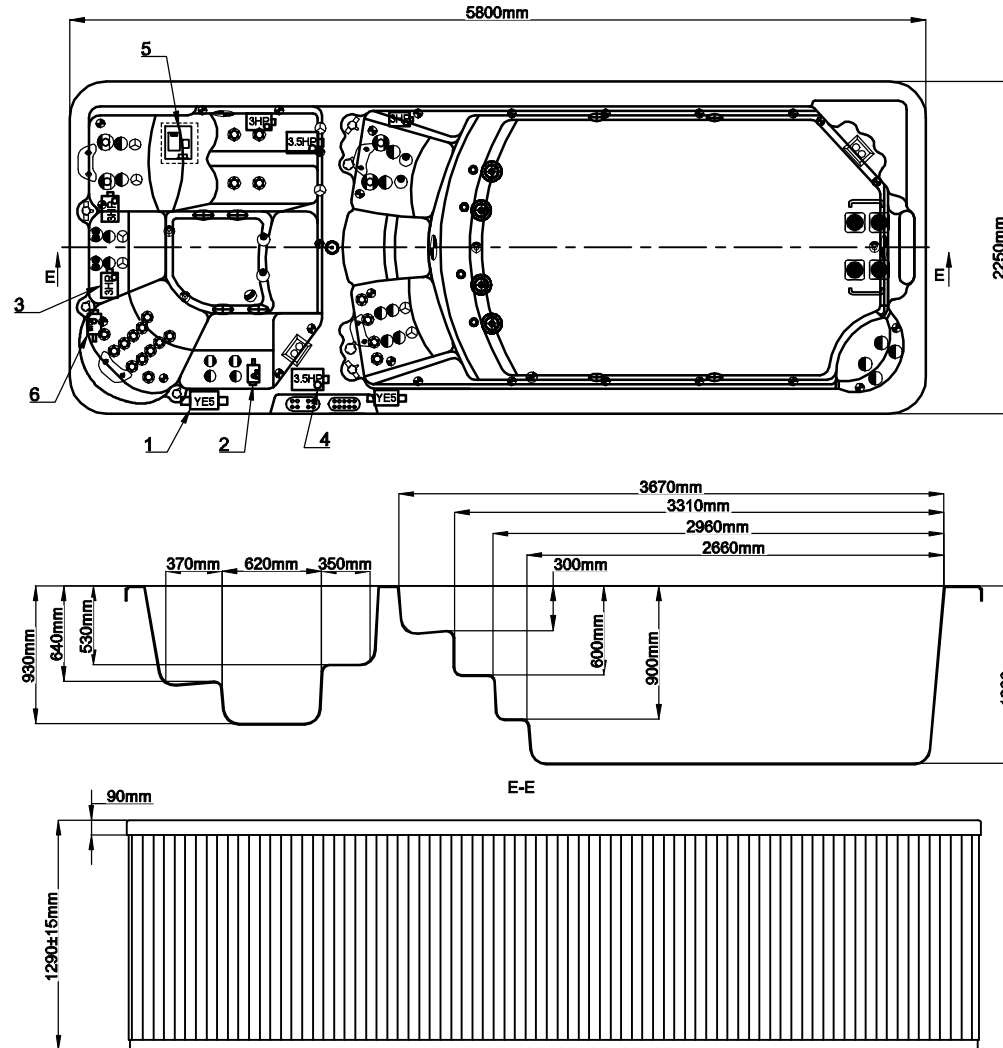

5		0.35HP Circulation Pump-WTC50	01.03.05.0525	1	pcs
4		3.5HP Single Speed PUMP	01.03.05.0693	2	pcs
3		3HP Single Speed PUMP	01.03.05.0553	4	pcs
2		1HP Circulation Pump-JA100	01.03.05.0469	1	pcs
1		Control Box (IN.YE5)	01.03.05.0348	2	pcs
NO/CON		DESCRIPTION	PART #	QTY	UNIT
			Edition:05/12/2018	ZC.OD58.0154	

Notes: Due to manufacturing tolerances, there could be some minor differences between the actual spa and the drawing above. If site planning is critical to such tolerances, be sure to measure your actual spa. All specifications are subject to change without notice. Some components may be optional on your spa.