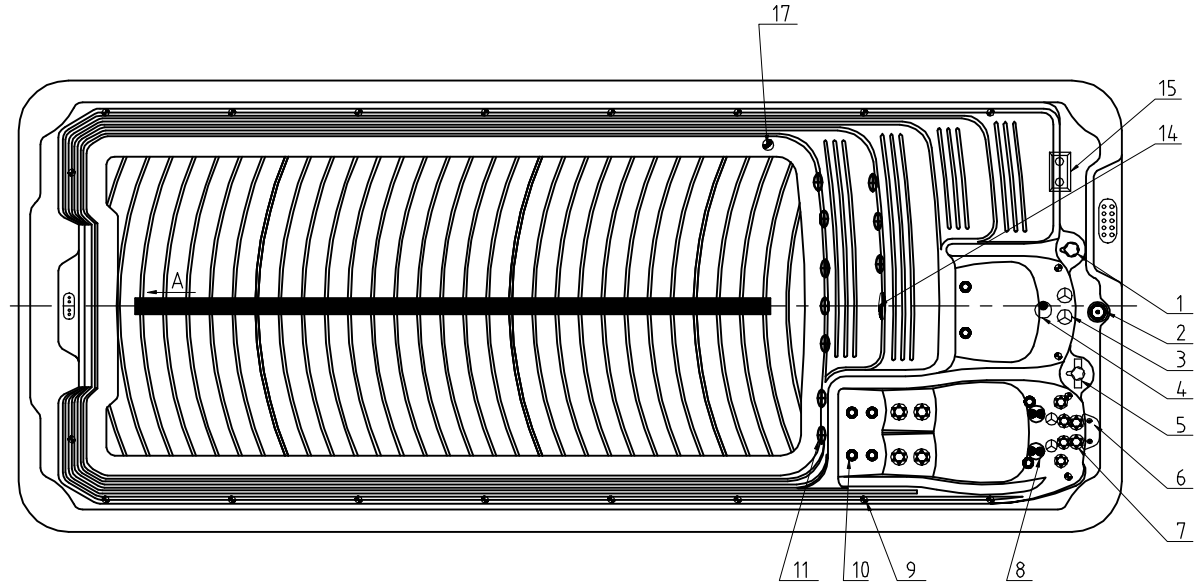

Fitting

17		Star-Shape SS Bottom Drain	1	pc	9		MINI-LED light cover	21	pcs
16		Ozone Injector	3	pcs	8		4\" Jet Twin-Spin	2	pcs
15		Twin Cylinder Skimmer	1	pc	7		2\" Jet Internal-Directional	10	pcs
14		5\" Light housing without Holder	2	pcs	6		Butterfly Headrest	1	pc
13		Stainless steel Handrail	2	pcs	5		2\" Water diverter valve	1	pc
12		3\" Swim Jet - Plastic Face	4	pcs	4		4\" Jet Single-Spin	1	pc
11		2\" Suction (full set) - SS face	8	pcs	3		3\" Jet internal-Directinal	4	pcs
10		Large 1\" Direct Jet Insert	8	pcs	2		stainless steel swim base	1	pc
					1		1\" Air Check Valve Assembly	1	pc
NO	ICON	DESCRIPTION	QTY	UNIT	NO	ICON	DESCRIPTION	QTY	UNIT

Edition:08/04/2019

PC55.01.0003