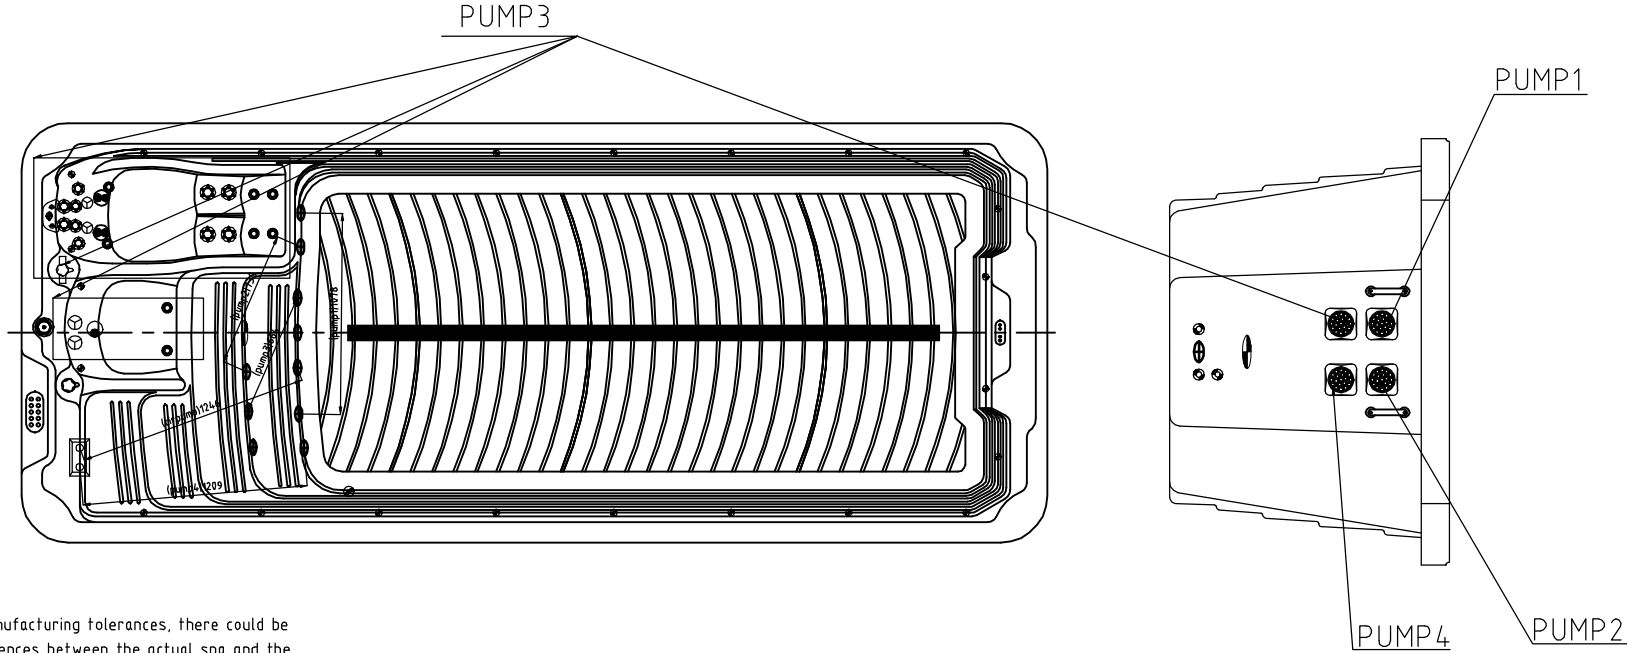

Notes: Due to manufacturing tolerances, there could be some minor differences between the actual spa and the drawing above. If site planning is critical to such tolerances, be sure to measure your actual spa. All specifications are subject to change without notice. Some components may be optional on your spa.

9		subsidiary control panel	1	pc
8		3HP Single Speed Pump	2	pc
7		Control Box	1	pcs
6		CP Ozone Generator	1	pcs
5		Heat Pump Ready Union	1	pc
4		Control panel	1	pc
3		Drain Valve	1	pcs
2		Circulation Pump-JA100	1	pc
1		2HP Single Speed PUMP	2	pc
NO	ICON	DESCRIPTION	QTY	UNIT
Edition:16/05/2019			PC55.07.0001	

Therapy Assignment

Notes: Due to manufacturing tolerances, there could be some minor differences between the actual spa and the drawing above. If site planning is critical to such tolerances, be sure to measure your actual spa. All specifications are subject to change without notice. Some components may be optional on your spa.

Fitting

Notes: Due to manufacturing tolerances, there could be some minor differences between the actual spa and the drawing above. If site planning is critical to such tolerances, be sure to measure your actual spa. All specifications are subject to change without notice. Some components may be optional on your spa.