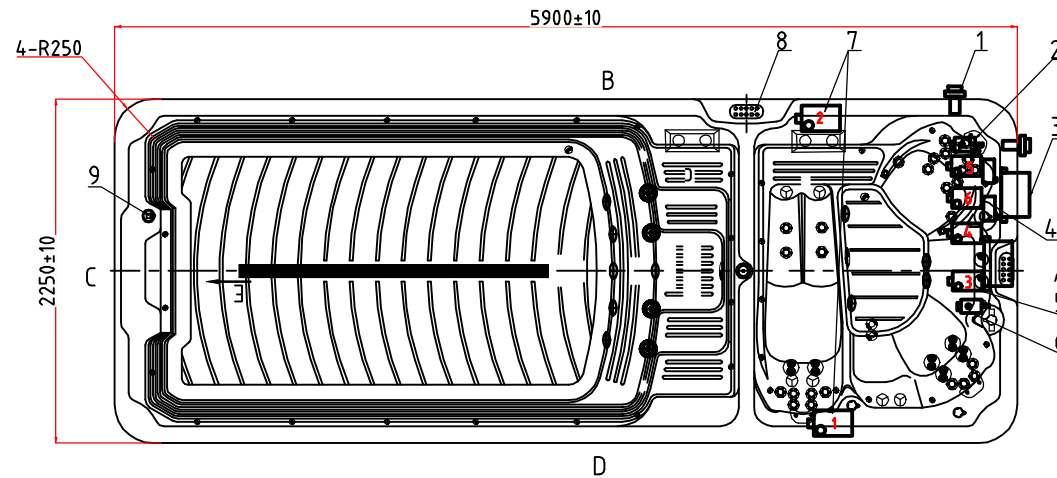

Therapy Assignment

Notes: Due to manufacturing tolerances, there could be some minor differences between the actual spa and the drawing above. If site planning is critical to such tolerances, be sure to measure your actual spa. All specifications are subject to change without notice. Some components may be optional on your spa.

Fitting

VERSION E

Notes: Due to manufacturing tolerances, there could be some minor differences between the actual spa and the drawing above. If site planning is critical to such tolerances, be sure to measure your actual spa. All specifications are subject to change without notice. Some components may be optional on your spa.

18		3" Suction(full set)-Plastic	4	pcs	12		2" Suction (full set) - SS face	8	pc
17		Ozone Injector	5	pc	11		5" Light housing without Holder	3	pcs
16		Stainless steel Handrail	2	pc	10		MINI-LED light cover	37	pcs
15		stainless steel swim base	1	pc	9		3" Jet internal-Directinal	6	pc
14		Star-Shape SS Bottom Drain	2	pcs	8		Butterfly Headrest	3	pcs
13		3" Turbo Jet	4	pcs	7		4" Jet Twin-Spin	6	pcs
					6		2" Water diverter valve	1	pcs
					5		4" Jet Single-Spin	2	pc
					4		1" Air Check Valve Assembly	3	pc
					3		2" Jet Internal-Directional	28	pc
					2		Large 1" Direct Jet Insert	2	pc
					1		Twin Cilinder Skimmer	2	pc
NO	ICON	DESCRIPTION	QTY	UNIT	NO	ICON	DESCRIPTION	QTY	UNIT

Notes: Due to manufacturing tolerances, there could be some minor differences between the actual spa and the drawing above. If site planning is critical to such tolerances, be sure to measure your actual spa. All specifications are subject to change without notice. Some components may be optional on your spa.