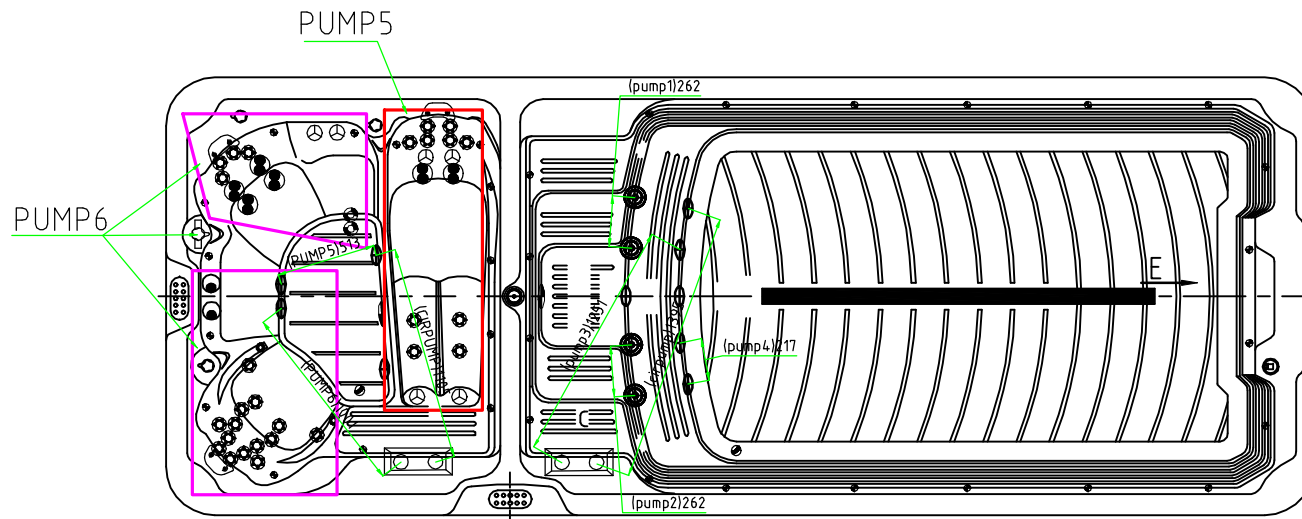

Therapy Assignment

Notes: Due to manufacturing tolerances, there could be some minor differences between the actual spa and the drawing above. If site planning is critical to such tolerances, be sure to measure your actual spa. All specifications are subject to change without notice. Some components may be optional on your spa.

Fitting

VERSION E

Notes: Due to manufacturing tolerances, there could be some minor differences between the actual spa and the drawing above. If site planning is critical to such tolerances, be sure to measure your actual spa. All specifications are subject to change without notice. Some components may be optional on your spa.

18		3" Suction(full set)-Plastic	4	pcs	12		2" Suction (full set) - SS face	8	pc
17		Ozone Injector	5	pc	11		5" Light housing without Holder	3	pcs
16		Stainless steel Handrail	2	pc	10		MINI-LED light cover	37	pcs
15		stainless steel swim base	1	pc	9		3" Jet internal-Directinal	6	pc
14		Star-Shape SS Bottom Drain	2	pcs	8		Butterfly Headrest	3	pcs
13		3" Turbo Jet	4	pcs	7		4" Jet Twin-Spin	6	pcs
					6		2" Water diverter valve	1	pcs
					5		4" Jet Single-Spin	2	pc
					4		1" Air Check Valve Assembly	3	pc
					3		2" Jet Internal-Directional	28	pc
					2		Large 1" Direct Jet Insert	2	pc
					1		Twin Cilinder Skimmer	2	pc
NO	ICON	DESCRIPTION	QTY	UNIT	NO	ICON	DESCRIPTION	QTY	UNIT

Notes: Due to manufacturing tolerances, there could be some minor differences between the actual spa and the drawing above. If site planning is critical to such tolerances, be sure to measure your actual spa. All specifications are subject to change without notice. Some components may be optional on your spa.