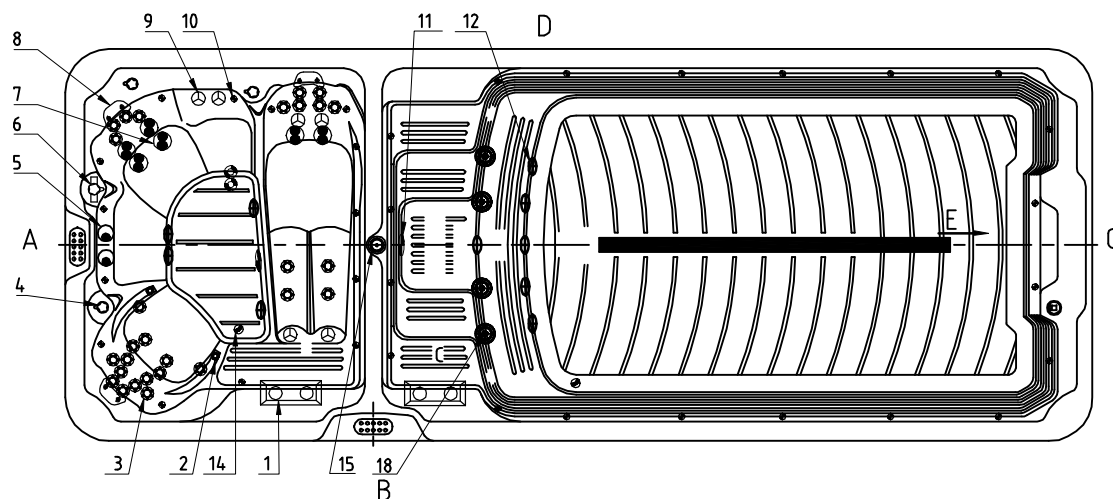

Therapy Assignment

Notes: Due to manufacturing tolerances, there could be some minor differences between the actual spa and the drawing above. If site planning is critical to such tolerances, be sure to measure your actual spa. All specifications are subject to change without notice. Some components may be optional on your spa.

Fitting

VERSION E

Notes: Due to manufacturing tolerances, there could be some minor differences between the actual spa and the drawing above. If site planning is critical to such tolerances, be sure to measure your actual spa. All specifications are subject to change without notice. Some components may be optional on your spa.

18		3" Suction(full set)-Plastic	4	pcs	12		2" Suction (full set) - SS face	8	pc
17		Ozone Injector	5	pc	11		5" Light housing without Holder	3	pcs
16		Stainless steel Handrail	2	pc	10		MINI-LED light cover	37	pcs
15		stainless steel swim base	1	pc	9		3" Jet internal-Directinal	6	pc
14		Star-Shape SS Bottom Drain	2	pcs	8		Butterfly Headrest	3	pcs
13		3" Turbo Jet	4	pcs	7		4" Jet Twin-Spin	6	pcs
					6		2" Water diverter valve	1	pcs
					5		4" Jet Single-Spin	2	pc
					4		1" Air Check Valve Assembly	3	pc
					3		2" Jet Internal-Directional	28	pc
					2		Large 1" Direct Jet Insert	2	pc
					1		Twin Cilinder Skimmer	2	pc
NO	ICON	DESCRIPTION	QTY	UNIT	NO	ICON	DESCRIPTION	QTY	UNIT

Notes: Due to manufacturing tolerances, there could be some minor differences between the actual spa and the drawing above. If site planning is critical to such tolerances, be sure to measure your actual spa. All specifications are subject to change without notice. Some components may be optional on your spa.