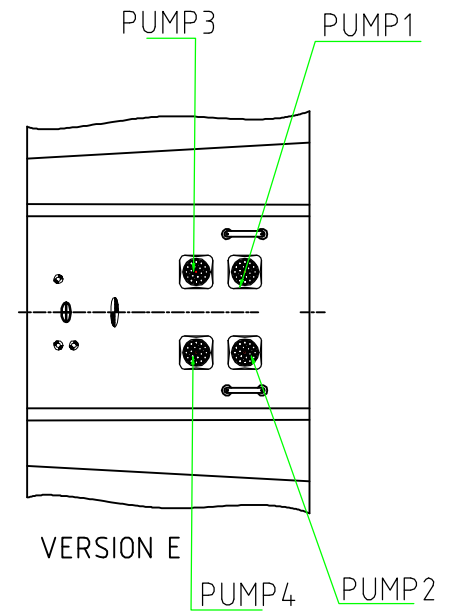

Therapy Assignment

Notes: Due to manufacturing tolerances, there could be some minor differences between the actual spa and the drawing above. If site planning is critical to such tolerances, be sure to measure your actual spa. All specifications are subject to change without notice. Some components may be optional on your spa.

Fitting

VERSION E

Notes: Due to manufacturing tolerances, there could be some minor differences between the actual spa and the drawing above. If site planning is critical to such tolerances, be sure to measure your actual spa. All specifications are subject to change without notice. Some components may be optional on your spa.

18		3" Suction(full set)-Plastic	4	pcs	12		2" Suction (full set) - SS face	8	pc
17		Ozone Injector	5	pc	11		5" Light housing without Holder	3	pcs
16		Stainless steel Handrail	2	pc	10		MINI-LED light cover	37	pcs
15		stainless steel swim base	1	pc	9		3" Jet internal-Directinal	6	pc
14		Star-Shape SS Bottom Drain	2	pcs	8		Butterfly Headrest	3	pcs
13		3" Turbo Jet	4	pcs	7		4" Jet Twin-Spin	6	pcs
					6		2" Water diverter valve	1	pcs
					5		4" Jet Single-Spin	2	pc
					4		1" Air Check Valve Assembly	3	pc
					3		2" Jet Internal-Directional	28	pc
					2		Large 1" Direct Jet Insert	2	pc
					1		Twin Cilinder Skimmer	2	pc
NO	ICON	DESCRIPTION	QTY	UNIT	NO	ICON	DESCRIPTION	QTY	UNIT

Notes: Due to manufacturing tolerances, there could be some minor differences between the actual spa and the drawing above. If site planning is critical to such tolerances, be sure to measure your actual spa. All specifications are subject to change without notice. Some components may be optional on your spa.