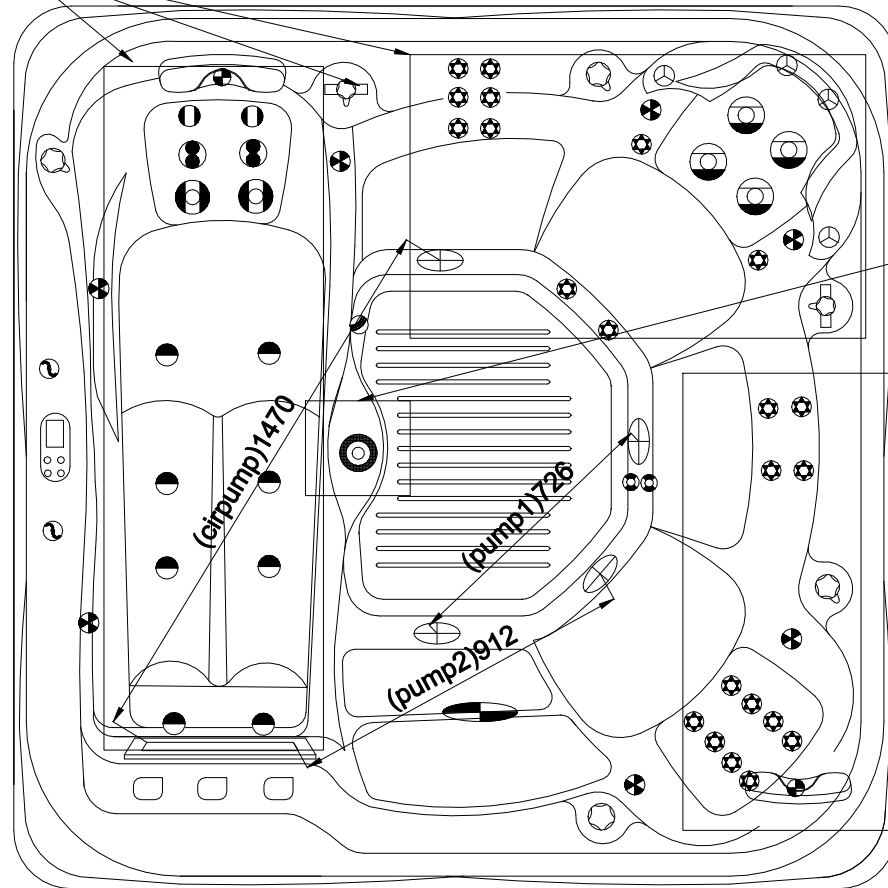

Notes: Due to manufacturing tolerances, there could be some minor differences between the actual spa and the drawing above. If site planning is critical to such tolerances, be sure to measure your actual spa. All specifications are subject to change without notice. Some components may be optional on your spa

20		Lifting Fountain Valve	1	pcs	11		2 inch Water diverter valve	2	pcs
19		5 inch Light Housing Without Holder	1	pcs	10		Stainless Steel Low Drain - 3/4 inch Slip	1	pcs
18		Twin Cilinder Skimmer	1	pcs	9		5 inch Jet Internal-Single Spin	4	pcs
17		7 inch Foot Massage Jet	1	pcs	8		EVA Headrest-U Shape	1	pcs
16		2.5 inch Lifting Fountain	2	pcs	7		3 inch Jet Internal-Directional	4	pcs
15		Large 3 inch Jet Internal-Single Spin	8	pcs	6		2 inch Suction (full set)	4	pcs
14		5 inch Jet Internal-Twin Spin	2	pcs	5		Ozone Injector - Carbon Grey	2	pcs
13		4 inch Jet Internal-Twin Spin	2	pcs	4		1 inch Air Controller	3	pcs
12		Large 3 inch Jet Internal-Twin Spin	2	pcs	3		2 inch Light Housing	7	pcs
NO.	Icon	Description	Qty	Unit	NO.	Icon	Description	Qty	Unit
					2		2 inch Jet Internal-Directional	22	pcs
					1		Black Butterfly Headrest	2	pcs

Therapy Assignment

pump1

D

pump2

A

C

B

Notes: Due to manufacturing tolerances, there could be some minor differences between the actual spa and the drawing above. If site planning is critical to such tolerances, be sure to measure your actual spa. All specifications are subject to change without notice. Some components may be optional on your spa