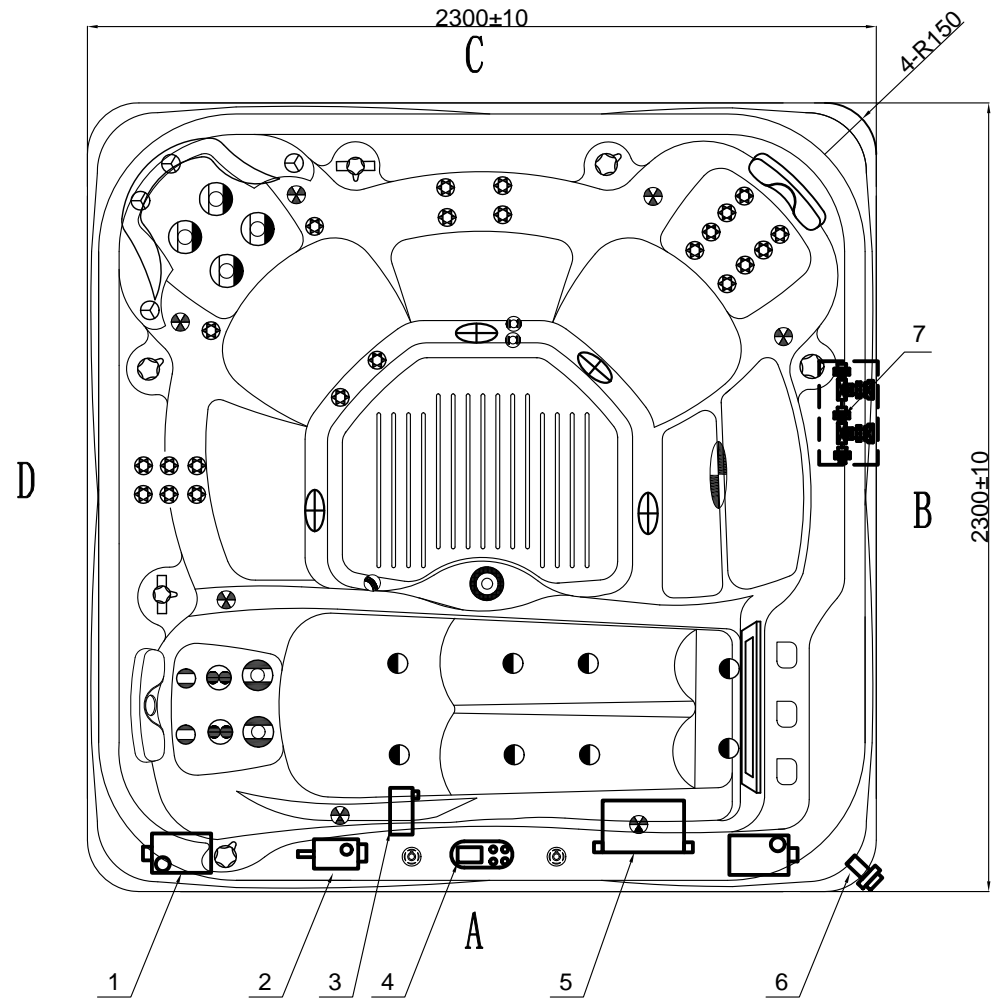

Notes: Due to manufacturing tolerances, there could be some minor differences between the actual spa and the drawing above. If site planning is critical to such tolerances, be sure to measure your actual spa. All specifications are subject to change without notice. Some components may be optional on your spa

20		Lifting Fountain Valve	1	pcs	11		2 inch Water diverter valve	2	pcs
19		5 inch Light Housing Without Holder	1	pcs	10		Stainless Steel Low Drain - 3/4 inch Slip	1	pcs
18		Twin Cilinder Skimmer	1	pcs	9		5 inch Jet Internal-Single Spin	4	pcs
17		7 inch Foot Massage Jet	1	pcs	8		EVA Headrest-U Shape	1	pcs
16		2.5 inch Lifting Fountain	2	pcs	7		3 inch Jet Internal-Directional	4	pcs
15		Large 3 inch Jet Internal-Single Spin	8	pcs	6		2 inch Suction (full set)	4	pcs
14		5 inch Jet Internal-Twin Spin	2	pcs	5		Ozone Injector - Carbon Grey	2	pcs
13		4 inch Jet Internal-Twin Spin	2	pcs	4		1 inch Air Controller	3	pcs
12		Large 3 inch Jet Internal-Twin Spin	2	pcs	3		2 inch Light Housing	7	pcs
NO.	Icon	Description	Qty	Unit	NO.	Icon	Description	Qty	Unit
					2		2 inch Jet Internal-Directional	22	pcs
					1		Black Butterfly Headrest	2	pcs

Therapy Assignment

pump1

D

pump2

A

C

B

Notes: Due to manufacturing tolerances, there could be some minor differences between the actual spa and the drawing above. If site planning is critical to such tolerances, be sure to measure your actual spa. All specifications are subject to change without notice. Some components may be optional on your spa