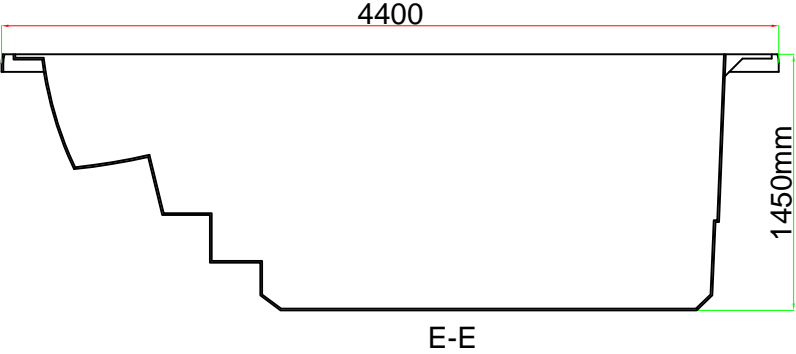

Notes: Due to manufacturing tolerances, there could be some minor differences between the actual spa and the drawing above. If site planning is critical to such tolerances, be sure to measure your actual spa. All specifications are subject to change without notice. Some components may be optional on your spa.

8		2HP Single Speed Pump	2	pcs
7		Drain Valve	1	pcs
6		Heat Pump Ready Unit (Option)	1	pcs
5		Control Panel	1	pcs
4		Circulation Pump-JA100	1	pcs
3		CD Ozone Generator	1	pcs
2		3HP Single Speed Pump	2	pcs
1		Control Box	1	pcs
NO	ICON	DESCRIPTION		QTY UNIT