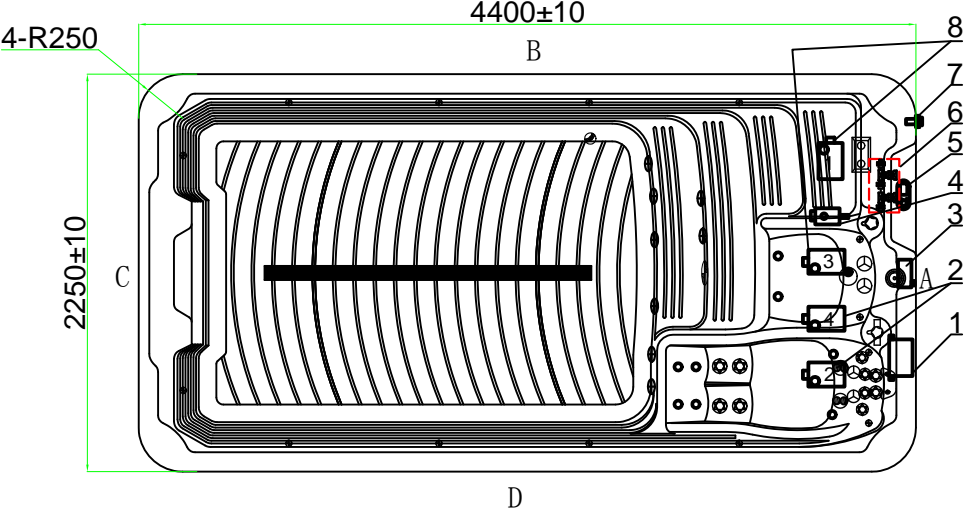

Fitting

Notes : Due to manufacturing tolerances, there could be some minor differences between the actual spa and the drawing above. If site planning is critical to such tolerances, be sure to measure your actual spa. All specifications are subject to change without notice. Some components may be optional on your spa.

12		3 inch Turbo Jet	4	pcs	11		2 inch Suction (Full Set) - SS Face	8	pcs
11		2 inch Suction (Full Set) - SS Face	8	pcs	10		Large 1 inch Direct Jet Insert	8	pcs
10		Large 1 inch Direct Jet Insert	8	pcs	9		MINI-LED Light Cover	14	pcs
9		MINI-LED Light Cover	14	pcs	8		4 inch Jet Twin-Spin	2	pcs
8		4 inch Jet Twin-Spin	2	pcs	7		2 inch Jet Internal-Directional	10	pcs
7		2 inch Jet Internal-Directional	10	pcs	6		Butterfly Headrest	1	pcs
6		Butterfly Headrest	1	pcs	5		2 inch Water Diverter Valve	1	pcs
17		Star-Shape SS Bottom Drain	1	pcs	4		4 inch Jet Single-Spin	1	pcs
16		Ozone Injector	3	pcs	3		3 inch Jet internal-Directinal	4	pcs
15		Twin Cilinder Skimmer	1	pcs	2		Stainless Steel Swim Base	1	pcs
14		5 inch Light Housing Without Holder	2	pcs	1		1 inch Air Check Valve Assembly	1	pcs
13		Stainless Steel Handrail	2	pcs					
NO ICON		DESCRIPTION	QTY	UNIT	NO ICON		DESCRIPTION	QTY	UNIT

Therapy Assignment

Notes : Due to manufacturing tolerances, there could be some minor differences between the actual spa and the drawing above. If site planning is critical to such tolerances, be sure to measure your actual spa. All specifications are subject to change without notice. Some components may be optional on your spa.

Notes: Due to manufacturing tolerances, there could be some minor differences between the actual spa and the drawing above. If site planning is critical to such tolerances, be sure to measure your actual spa. All specifications are subject to change without notice. Some components may be optional on your spa.