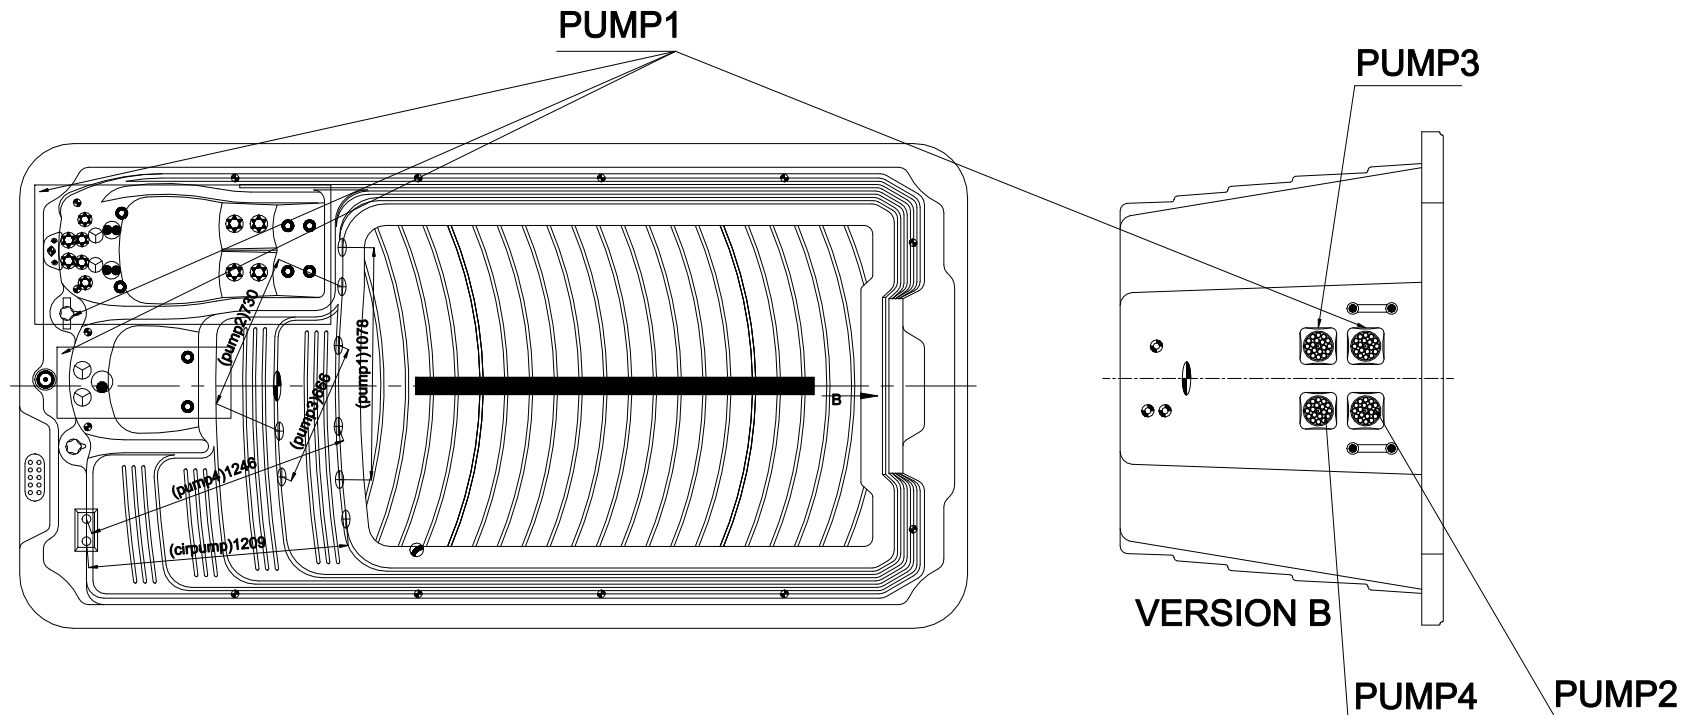

Fitting

Notes : Due to manufacturing tolerances, there could be some minor differences between the actual spa and the drawing above. If site planning is critical to such tolerances, be sure to measure your actual spa. All specifications are subject to change without notice. Some components may be optional on your spa.

12		3 inch Turbo Jet	4	pcs	11		2 inch Suction (Full Set) - SS Face	8	pcs
11		2 inch Suction (Full Set) - SS Face	8	pcs	10		Large 1 inch Direct Jet Insert	8	pcs
10		Large 1 inch Direct Jet Insert	8	pcs	9		MINI-LED Light Cover	14	pcs
9		MINI-LED Light Cover	14	pcs	8		4 inch Jet Twin-Spin	2	pcs
8		4 inch Jet Twin-Spin	2	pcs	7		2 inch Jet Internal-Directional	10	pcs
7		2 inch Jet Internal-Directional	10	pcs	6		Butterfly Headrest	1	pcs
6		Butterfly Headrest	1	pcs	5		2 inch Water Diverter Valve	1	pcs
17		Star-Shape SS Bottom Drain	1	pcs	4		4 inch Jet Single-Spin	1	pcs
16		Ozone Injector	3	pcs	3		3 inch Jet internal-Directinal	4	pcs
15		Twin Cilinder Skimmer	1	pcs	2		Stainless Steel Swim Base	1	pcs
14		5 inch Light Housing Without Holder	2	pcs	1		1 inch Air Check Valve Assembly	1	pcs
13		Stainless Steel Handrail	2	pcs					
NO ICON		DESCRIPTION	QTY	UNIT	NO ICON		DESCRIPTION	QTY	UNIT

Therapy Assignment

Notes : Due to manufacturing tolerances, there could be some minor differences between the actual spa and the drawing above. If site planning is critical to such tolerances, be sure to measure your actual spa. All specifications are subject to change without notice. Some components may be optional on your spa.

Notes: Due to manufacturing tolerances, there could be some minor differences between the actual spa and the drawing above. If site planning is critical to such tolerances, be sure to measure your actual spa. All specifications are subject to change without notice. Some components may be optional on your spa.