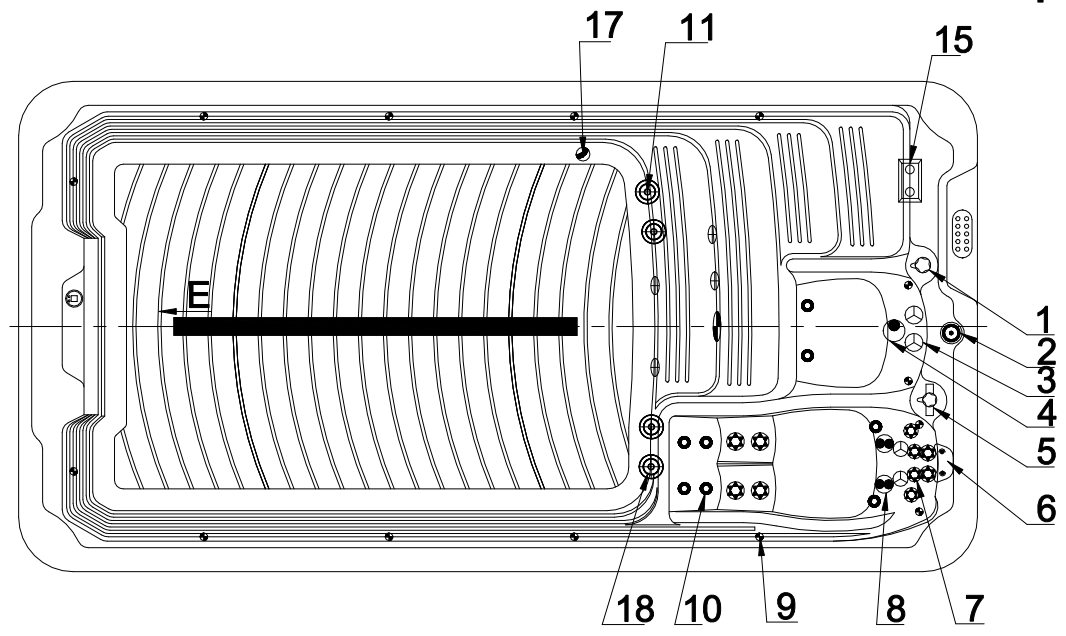

Fitting

Notes : Due to manufacturing tolerances, there could be some minor differences between the actual spa and the drawing above. If site planning is critical to such tolerances, be sure to measure your actual spa. All specifications are subject to change without notice. Some components may be optional on your spa.

12		3 inch Turbo Jet	4	pcs	11		2 inch Suction (Full Set) - SS Face	4	pcs
11		2 inch Suction (Full Set) - SS Face	4	pcs	10		Large 1 inch Direct Jet Insert	8	pcs
10		Large 1 inch Direct Jet Insert	8	pcs	9		MINI-LED Light Cover	14	pcs
9		MINI-LED Light Cover	14	pcs	8		4 inch Jet Twin-Spin	2	pcs
8		4 inch Jet Twin-Spin	2	pcs	7		2 inch Jet Internal-Directional	10	pcs
7		2 inch Jet Internal-Directional	10	pcs	6		Butterfly Headrest	1	pcs
18		3 inch Suction(Full Set)-Plastic	4	pcs	5		2 inch Water Diverter Valve	1	pcs
17		Star-Shape SS Bottom Drain	1	pcs	4		4 inch Jet Single-Spin	1	pcs
16		Ozone Injector	3	pcs	3		3 inch Jet internal-Directinal	4	pcs
15		Twin Cilinder Skimmer	1	pcs	2		Stainless Steel Swim Base	1	pcs
14		5 inch Light Housing Without Holder	2	pcs	1		1 inch Air Check Valve Assembly	1	pcs
13		Stainless Steel Handrail	2	pcs					
NO ICON		DESCRIPTION	QTY	UNIT	NO ICON		DESCRIPTION	QTY	UNIT

Therapy Assignment

Notes : Due to manufacturing tolerances, there could be some minor differences between the actual spa and the drawing above. If site planning is critical to such tolerances, be sure to measure your actual spa. All specifications are subject to change without notice. Some components may be optional on your spa.

Business plan

Notes: Due to manufacturing tolerances, there could be some minor differences between the actual spa and the drawing above. If site planning is critical to such tolerances, be sure to measure your actual spa. All specifications are subject to change without notice. Some components may be optional on your spa.