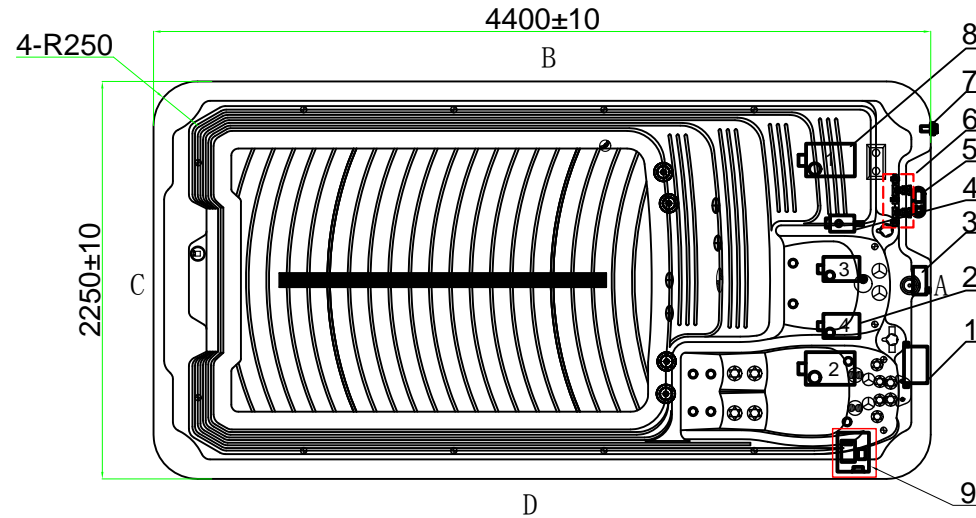

Business plan

Notes: Due to manufacturing tolerances, there could be some minor differences between the actual spa and the drawing above. If site planning is critical to such tolerances, be sure to measure your actual spa. All specifications are subject to change without notice. Some components may be optional on your spa.

9		Waterproof Inverter System	1	pcs
8		3.5HP Variable Speed Pump	2	pcs
7		Drain Valve	1	pcs
6		Heat Pump Ready Unit (Option)	1	pcs
5		Control Panel	1	pcs
4		Circulation Pump-JA100	1	pcs
3		CD Ozone Generator	1	pcs
2		3HP Single Speed Pump	2	pcs
1		Control Box	1	pcs
NO	ICON	DESCRIPTION		QTY UNIT

Edition:2/2/2021

PC44.07.0001