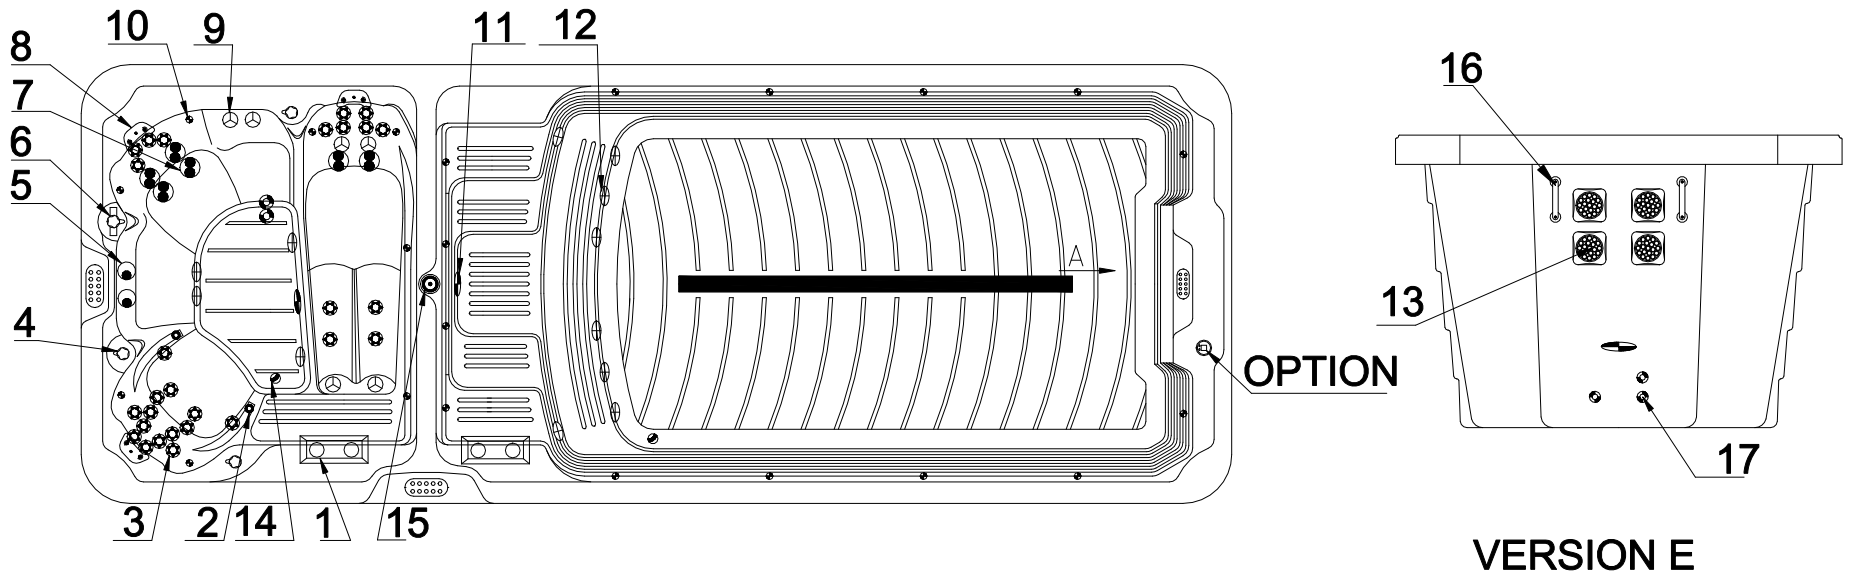

Fitting

VERSION E

Notes: Due to manufacturing tolerances, there could be some minor differences between the actual spa and the drawing above. If site planning is critical to such tolerances, be sure to measure your actual spa. All specifications are subject to change without notice. Some components may be optional on your spa.

12		2 inch Suction (Full Set)	12	pc
11		5 inch Light Housing Without Holder	3	pcs
10		MINI-LED Light Cover	22	pcs
9		3 inch Jet internal-Directinal	6	pc
8		Butterfly Headrest	3	pcs
7		4 inch Jet Twin-Spin	6	pcs
6		2 inch Water Diverter Valve	1	pcs
5		4 inch Jet Single-Spin	2	pc
4		1 inch Air Check Valve Assembly	3	pc
3		2 inch Jet Internal-Directional	28	pc
2		Large 1 inch Direct Jet Insert	2	pc
1		Twin Cilinder Skimmer	2	pc

17		Ozone Injector	5	pc
16		Stainless Steel Handrail	2	pc
15		Stainless Steel Swim Base	1	pc
14		Star-Shape SS Bottom Drain	2	pcs
13		3 inch Turbo Jet	4	pcs
NO	ICON	DESCRIPTION	QTY	UNIT

NO	ICON	DESCRIPTION	QTY	UNIT
----	------	-------------	-----	------

Therapy Assignment

Notes: Due to manufacturing tolerances, there could be some minor differences between the actual spa and the drawing above. If site planning is critical to such tolerances, be sure to measure your actual spa. All specifications are subject to change without notice. Some components may be optional on your spa.