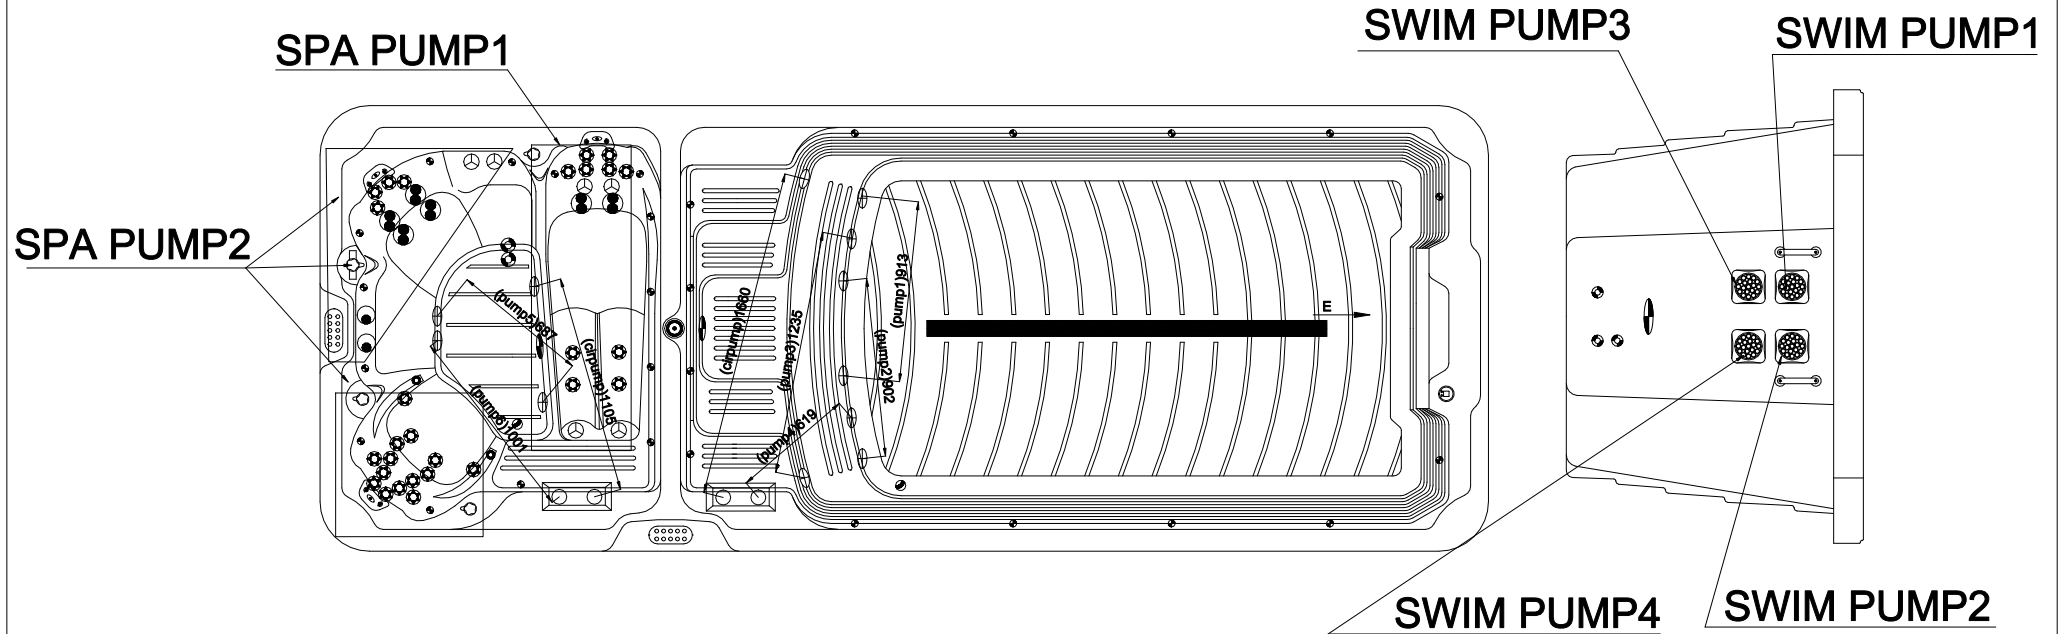

Fitting

VERSION E

Notes: Due to manufacturing tolerances, there could be some minor differences between the actual spa and the drawing above. If site planning is critical to such tolerances, be sure to measure your actual spa. All specifications are subject to change without notice. Some components may be optional on your spa.

12		2 inch Suction (Full Set)	12	pc
11		5 inch Light Housing Without Holder	3	pcs
10		MINI-LED Light Cover	22	pcs
9		3 inch Jet internal-Directinal	6	pc
8		Butterfly Headrest	3	pcs
7		4 inch Jet Twin-Spin	6	pcs
6		2 inch Water Diverter Valve	1	pcs
5		4 inch Jet Single-Spin	2	pc
4		1 inch Air Check Valve Assembly	3	pc
3		2 inch Jet Internal-Directional	28	pc
2		Large 1 inch Direct Jet Insert	2	pc
1		Twin Cilinder Skimmer	2	pc

17		Ozone Injector	5	pc
16		Stainless Steel Handrail	2	pc
15		Stainless Steel Swim Base	1	pc
14		Star-Shape SS Bottom Drain	2	pcs
13		3 inch Turbo Jet	4	pcs
NO	ICON	DESCRIPTION	QTY	UNIT

NO	ICON	DESCRIPTION	QTY	UNIT
----	------	-------------	-----	------

Therapy Assignment

Notes: Due to manufacturing tolerances, there could be some minor differences between the actual spa and the drawing above. If site planning is critical to such tolerances, be sure to measure your actual spa. All specifications are subject to change without notice. Some components may be optional on your spa.