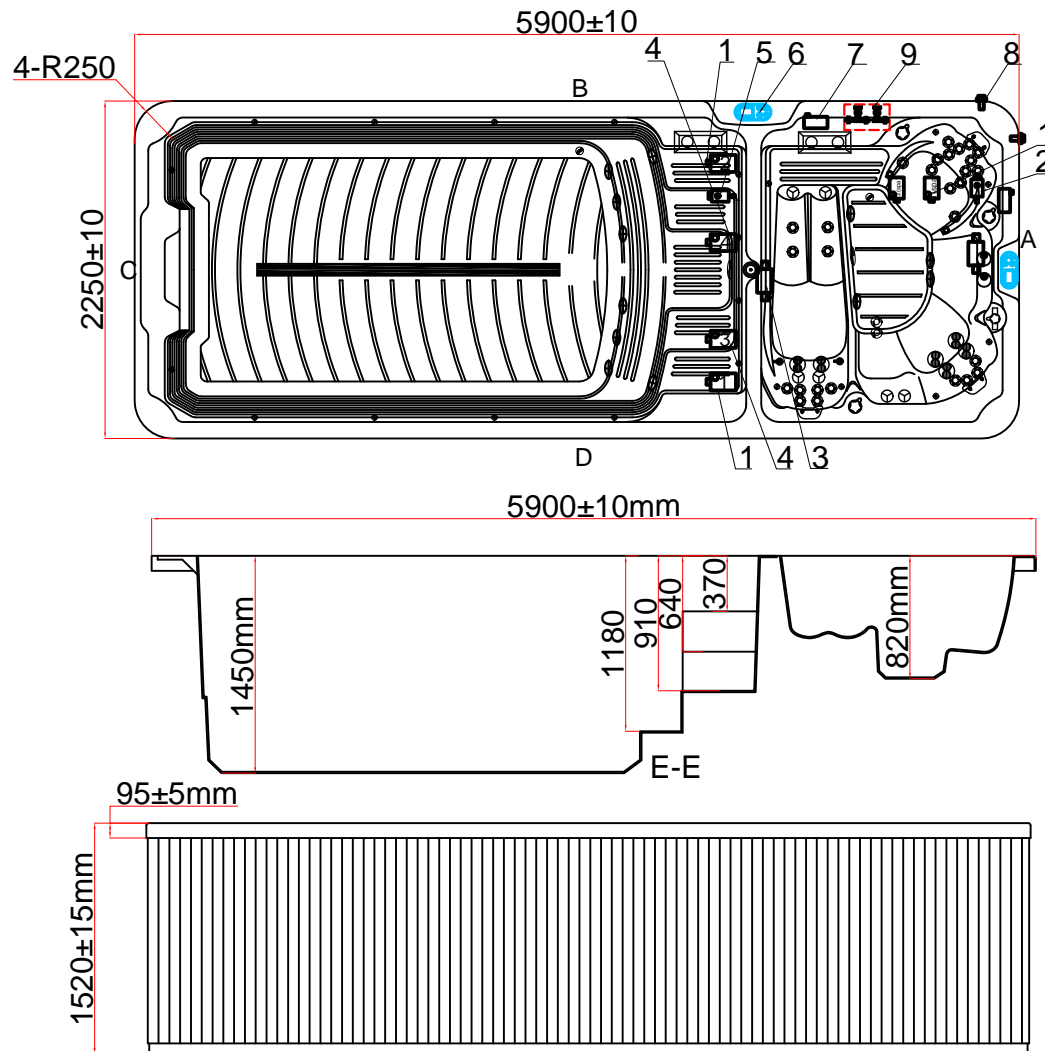

Therapy Assignment

Notes: Due to manufacturing tolerances, there could be some minor differences between the actual spa and the drawing above. If site planning is critical to such tolerances, be sure to measure your actual spa. All specifications are subject to change without notice. Some components may be optional on your spa.

VERSION E

Edition:2/2/2021

PC60.03.0008

Notes: Due to manufacturing tolerances, there could be some minor differences between the actual spa and the drawing above. If site planning is critical to such tolerances, be sure to measure your actual spa. All specifications are subject to change without notice. Some components may be optional on your spa.