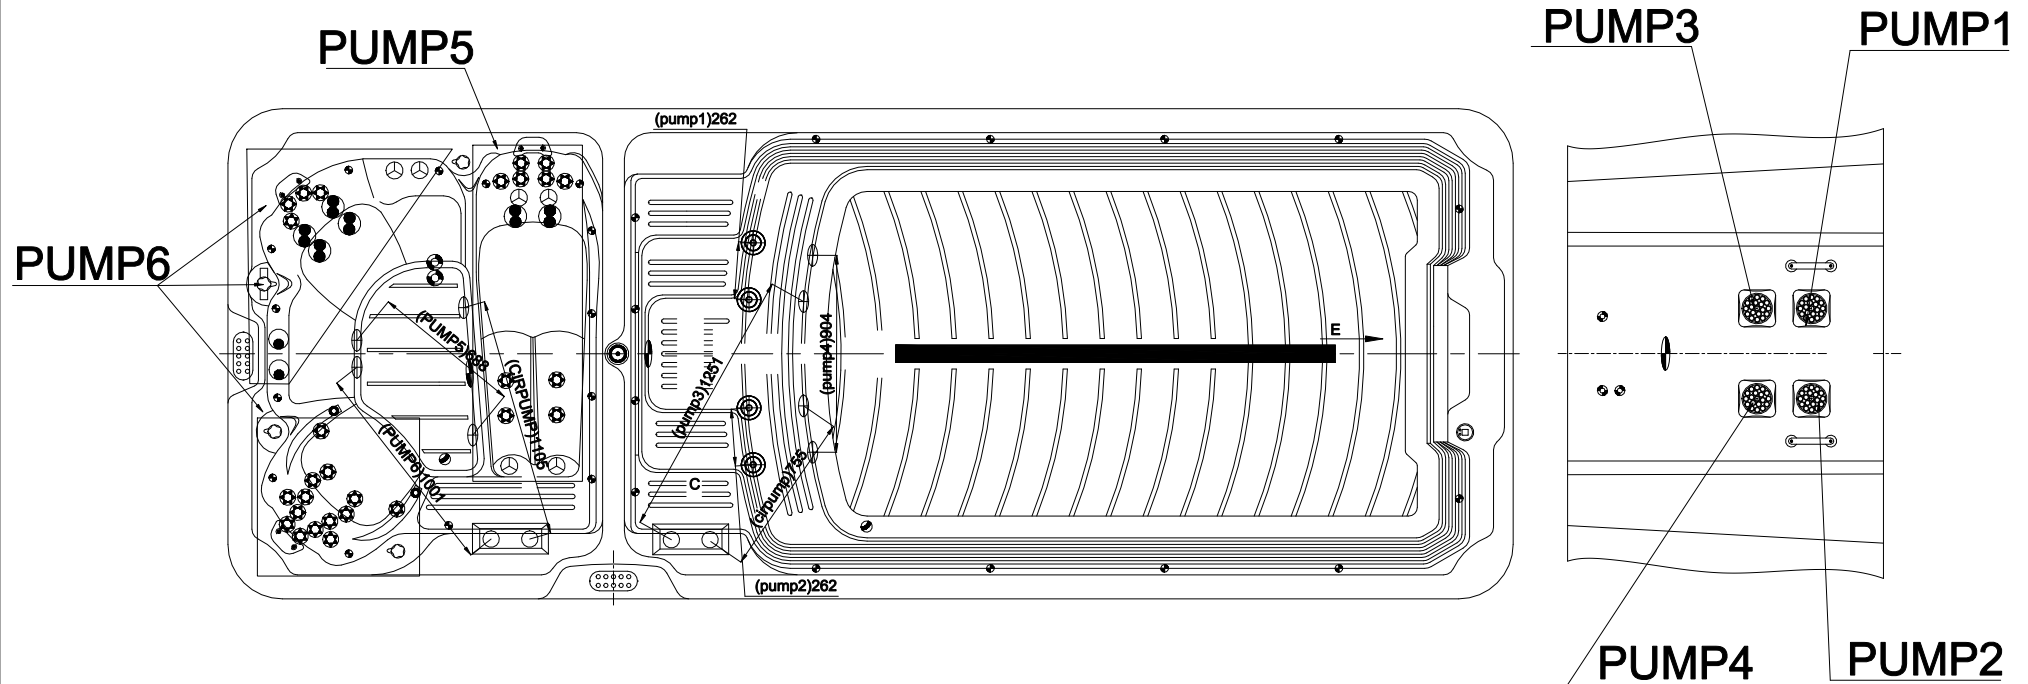

# Fitting

Notes: Due to manufacturing tolerances, there could be some minor differences between the actual spa and the drawing above. If site planning is critical to such tolerances, be sure to measure your actual spa. All specifications are subject to change without notice. Some components may be optional on your spa.

12		2 inch Suction (Full Set)	8	pc
11		5 inch Light Housing Without Holder	3	pcs
10		MINI-LED Light Cover	22	pcs
9		3 inch Jet internal-Directinal	6	pc
8		Butterfly Headrest	3	pcs
7		4 inch Jet Twin-Spin	6	pcs
6		2 inch Water Diverter Valve	1	pcs
5		4 inch Jet Single-Spin	2	pc
4		1 inch Air Check Valve Assembly	3	pc
3		2 inch Jet Internal-Directional	28	pc
2		Large 1 inch Direct Jet Insert	2	pc
1		Twin Cilinder Skimmer	2	pc

18		3 inch Suction(Full Set)-Plastic	4	pcs
17		Ozone Injector	5	pc
16		Stainless Steel Handrail	2	pc
15		Stainless Steel Swim Base	1	pc
14		Star-Shape SS Bottom Drain	2	pcs
13		3 inch Turbo Jet	4	pcs
NO	ICON	DESCRIPTION	QTY	UNIT

# Therapy Assignment

Notes: Due to manufacturing tolerances, there could be some minor differences between the actual spa and the drawing above. If site planning is critical to such tolerances, be sure to measure your actual spa. All specifications are subject to change without notice. Some components may be optional on your spa.