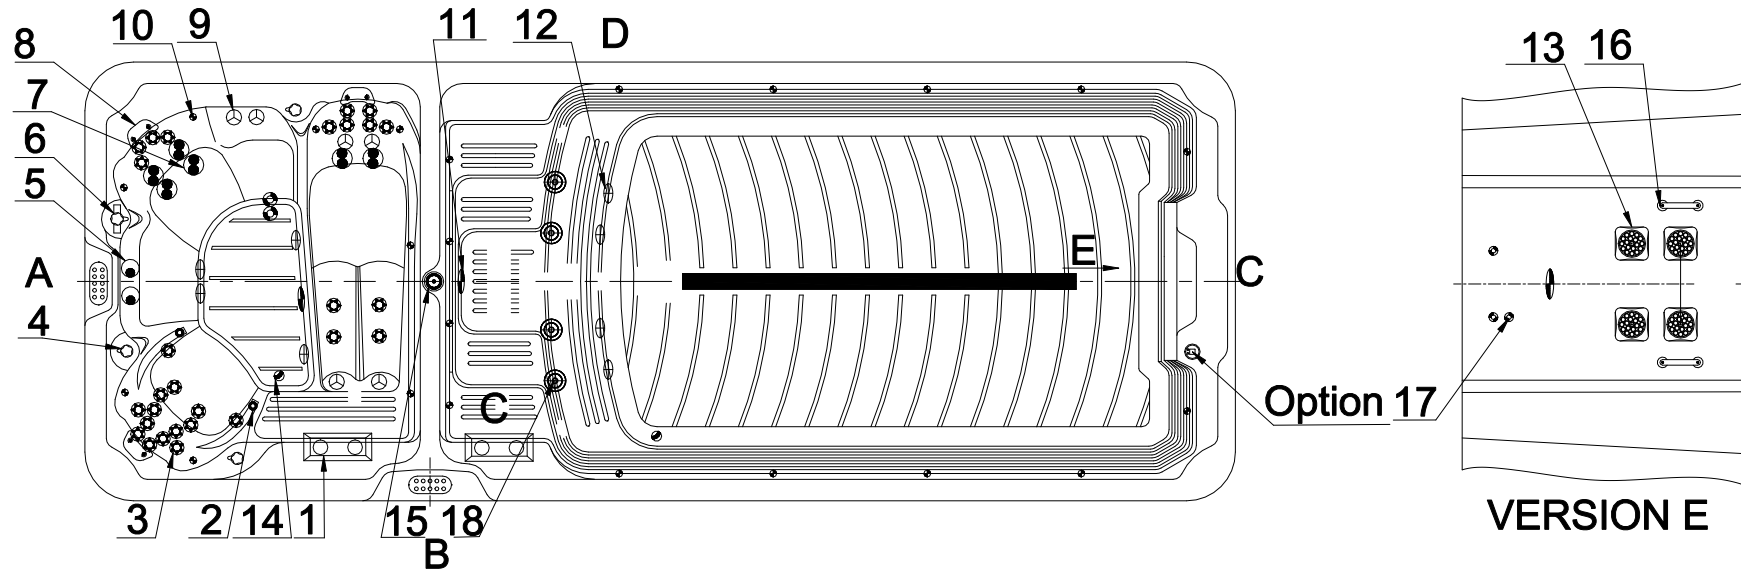

# Fitting

Notes: Due to manufacturing tolerances, there could be some minor differences between the actual spa and the drawing above. If site planning is critical to such tolerances, be sure to measure your actual spa. All specifications are subject to change without notice. Some components may be optional on your spa.

12		2 inch Suction (Full Set)	8	pc
11		5 inch Light Housing Without Holder	3	pcs
10		MINI-LED Light Cover	22	pcs
9		3 inch Jet internal-Directinal	6	pc
8		Butterfly Headrest	3	pcs
7		4 inch Jet Twin-Spin	6	pcs
6		2 inch Water Diverter Valve	1	pcs
5		4 inch Jet Single-Spin	2	pc
4		1 inch Air Check Valve Assembly	3	pc
3		2 inch Jet Internal-Directional	28	pc
2		Large 1 inch Direct Jet Insert	2	pc
1		Twin Cilinder Skimmer	2	pc

18		3 inch Suction(Full Set)-Plastic	4	pcs
17		Ozone Injector	5	pc
16		Stainless Steel Handrail	2	pc
15		Stainless Steel Swim Base	1	pc
14		Star-Shape SS Bottom Drain	2	pcs
13		3 inch Turbo Jet	4	pcs
NO	ICON	DESCRIPTION	QTY	UNIT

# Therapy Assignment

Notes: Due to manufacturing tolerances, there could be some minor differences between the actual spa and the drawing above. If site planning is critical to such tolerances, be sure to measure your actual spa. All specifications are subject to change without notice. Some components may be optional on your spa.