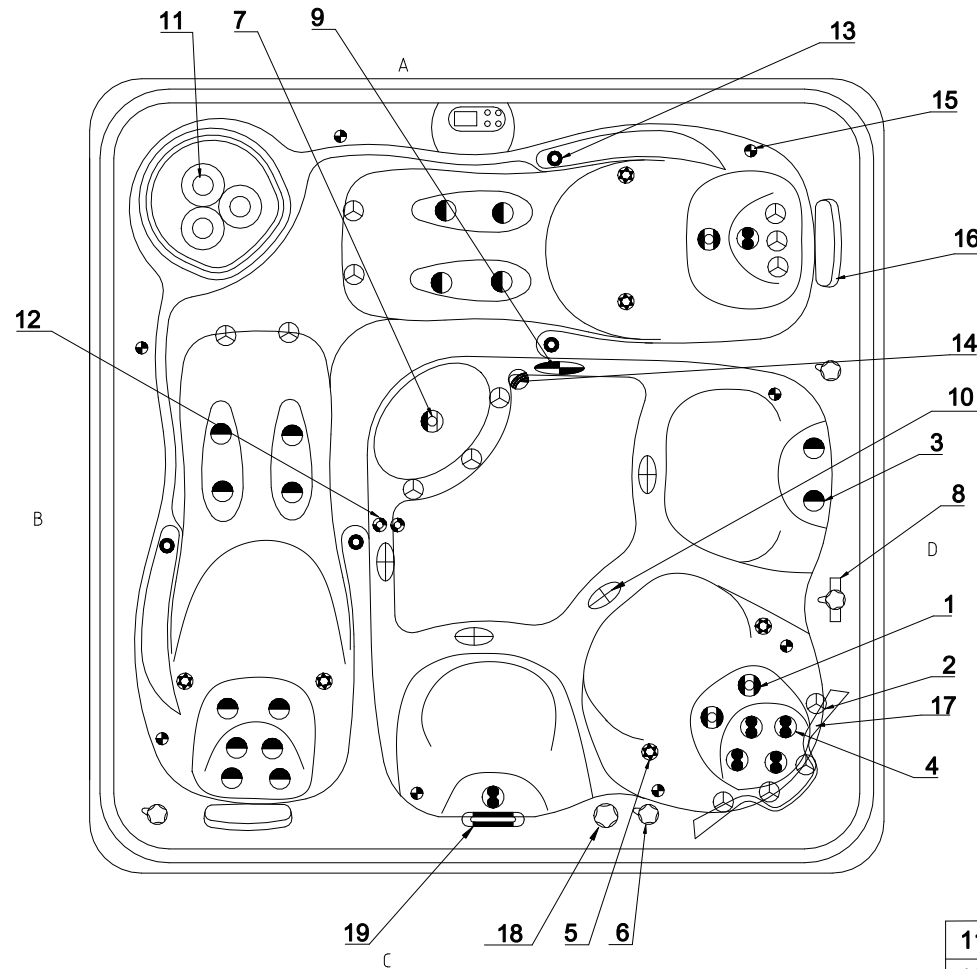

Fitting

11		Filter	3	pcs	11		Filter	3	pcs
10		2 inch Suction (Full Set)	4	pcs	10		2 inch Suction (Full Set)	4	pcs
9		5 inch Light Housing Without Holder	1	pcs	9		5 inch Light Housing Without Holder	1	pcs
19		6 inch Waterfall	1	pcs	8		2 inch Water Diverter Valve	1	pcs
18		Waterfall Valve	1	pcs	7		5 inch Single Pulse Jet	1	pc
17		EVA Headrest- U-Shape	1	pc	6		1 inch Air Check Valve Assembly	3	pcs
16		Duo-Colour Headrest	2	pc	5		Jet Face - 2 inch - Directional	6	pc
15		Perimeter LED	8	pc	4		Jet Face - 4 inch - Twin Spin	6	pc
14		3/4 Stainless Steel Floor Drain	1	pcs	3		Large 3 inch Jet Internal-Single Pulse	16	pc
13		Large 1 inch Jet Assembly-Pearl Grey	4	pc	2		3 inch Jet Directional	14	pc
12		Ozone Injector - Carbon Grey	3	pc	1		5 inch Twin Pulse Jet	3	pc
NO.	Icon	Description	Qty	Unit	NO.	Icon	Description	Qty	Unit

Notes: Due to manufacturing tolerances, there could be some minor differences between the actual spa and the drawing above. If site planning is critical to such tolerances, be sure to measure your actual spa. All specifications are subject to change without notice. Some components may be optional on your spa

JET PUMP 2 Therapy Assignment

JET PUMP 1

Notes: Due to manufacturing tolerances, there could be some minor differences between the actual spa and the drawing above. If site planning is critical to such tolerances, be sure to measure your actual spa. All specifications are subject to change without notice. Some components may be optional on your spa

Edition: 19/3/2021 RB770.03.0008

Notes: Due to manufacturing tolerances, there could be some minor differences between the actual spa and the drawing above. If site planning is critical to such tolerances, be sure to measure your actual spa. All specifications are subject to change without notice. Some components may be optional on your spa