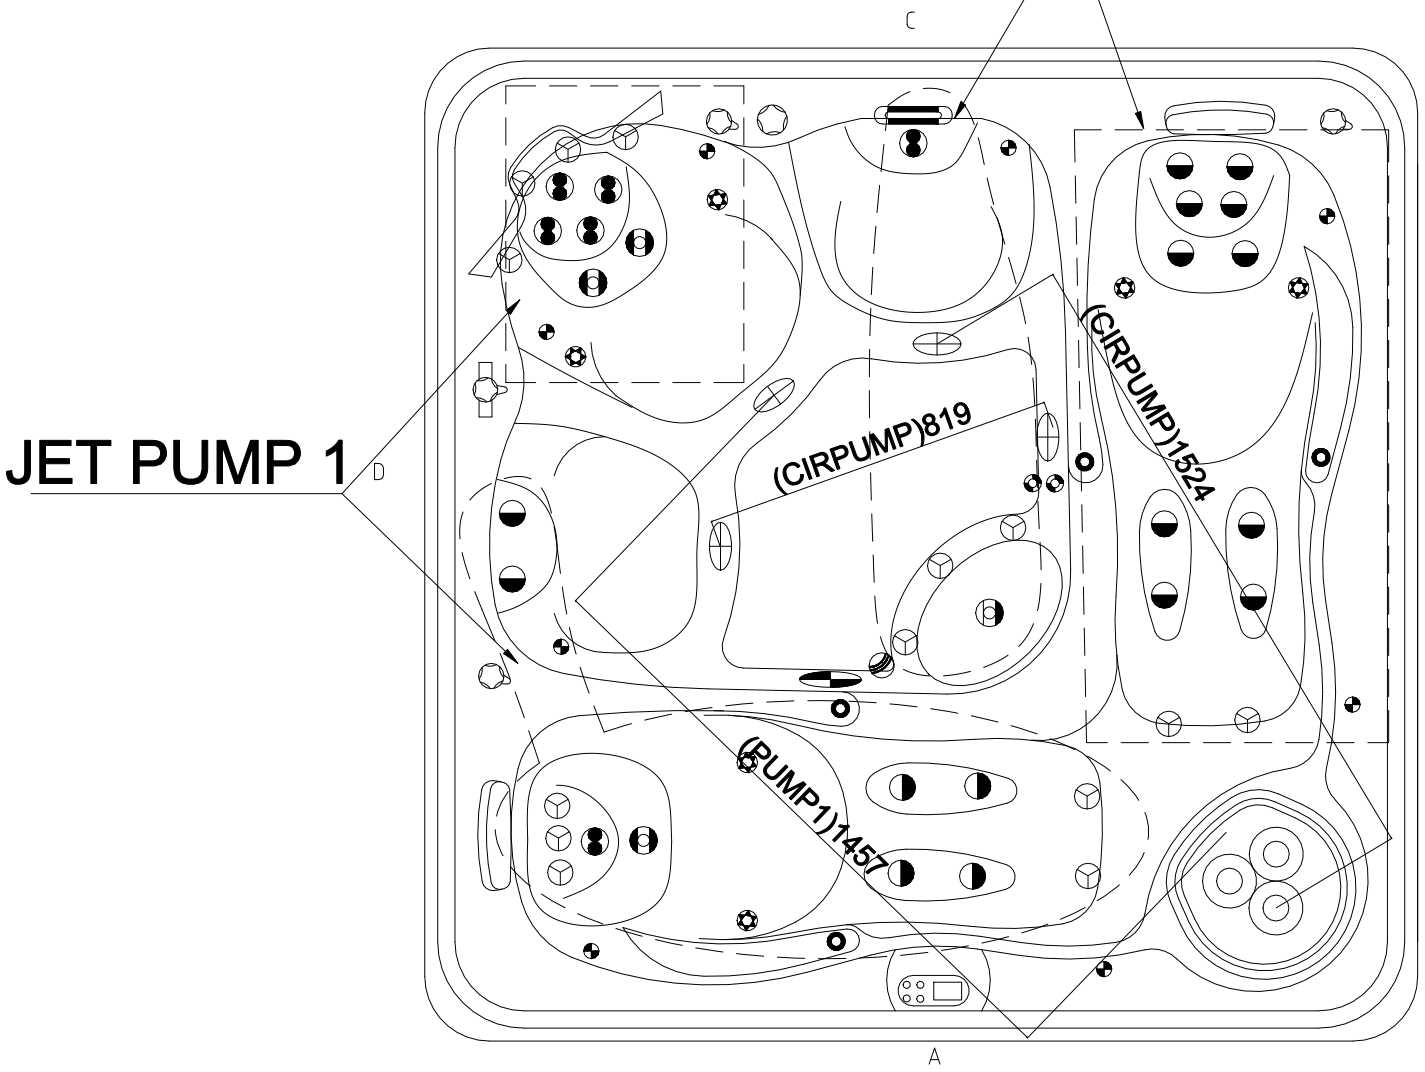

Fitting

11		Filter	3	pcs	11		Filter	3	pcs
10		2 inch Suction (Full Set)	4	pcs	10		2 inch Suction (Full Set)	4	pcs
9		5 inch Light Housing Without Holder	1	pcs	9		5 inch Light Housing Without Holder	1	pcs
19		6 inch Waterfall	1	pcs	8		2 inch Water Diverter Valve	1	pcs
18		Waterfall Valve	1	pcs	7		5 inch Single Pulse Jet	1	pc
17		EVA Headrest- U-Shape	1	pc	6		1 inch Air Check Valve Assembly	3	pcs
16		Duo-Colour Headrest	2	pc	5		Jet Face - 2 inch - Directional	6	pc
15		Perimeter LED	8	pc	4		Jet Face - 4 inch - Twin Spin	6	pc
14		3/4 Stainless Steel Floor Drain	1	pcs	3		Large 3 inch Jet Internal-Single Pulse	16	pc
13		Large 1 inch Jet Assembly-Pearl Grey	4	pc	2		3 inch Jet Directional	14	pc
12		Ozone Injector - Carbon Grey	3	pc	1		5 inch Twin Pulse Jet	3	pc
NO.	Icon	Description	Qty	Unit	NO.	Icon	Description	Qty	Unit

Notes: Due to manufacturing tolerances, there could be some minor differences between the actual spa and the drawing above. If site planning is critical to such tolerances, be sure to measure your actual spa. All specifications are subject to change without notice. Some components may be optional on your spa

JET PUMP 2 Therapy Assignment

JET PUMP 1

Notes: Due to manufacturing tolerances, there could be some minor differences between the actual spa and the drawing above. If site planning is critical to such tolerances, be sure to measure your actual spa. All specifications are subject to change without notice. Some components may be optional on your spa