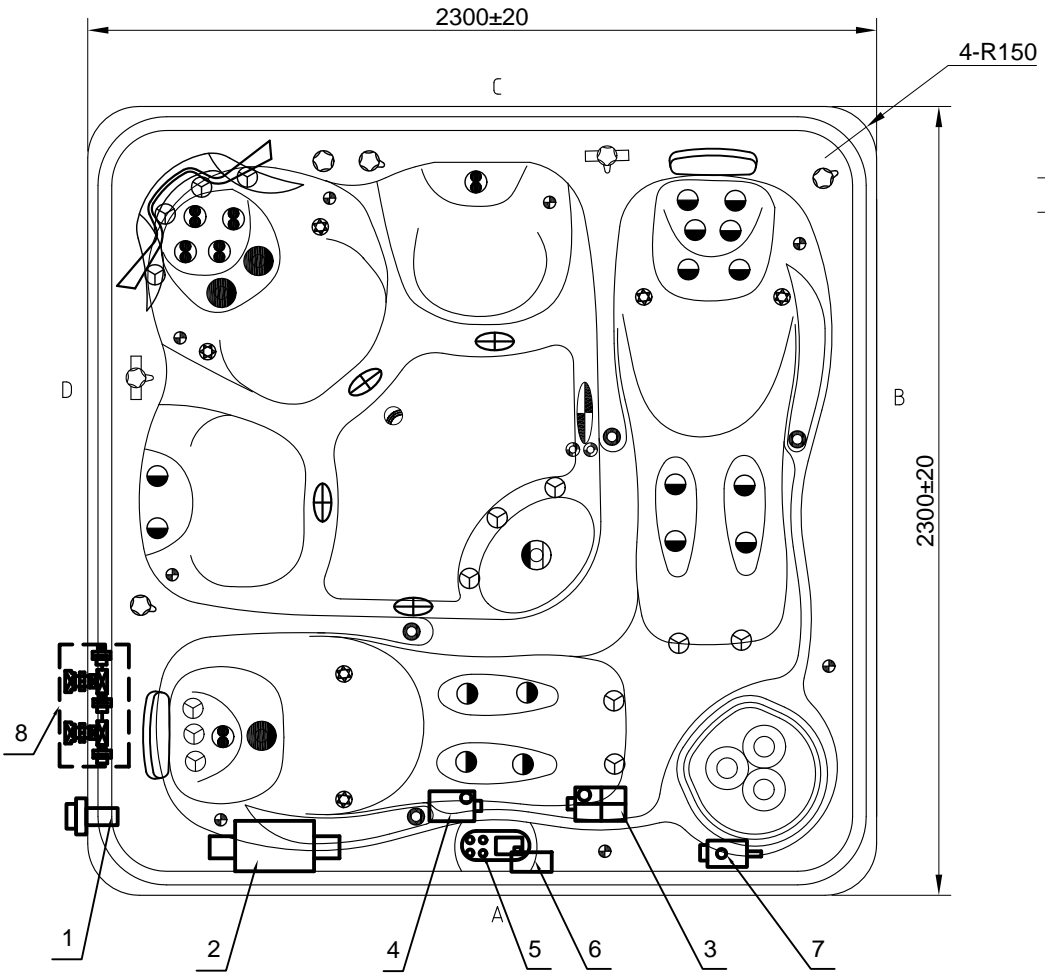

Fitting

11		Filter	3	pcs	11		Filter	3	pcs
10		2 inch Suction (Full Set)	4	pcs	10		2 inch Suction (Full Set)	4	pcs
9		5 inch Light Housing Without Holder	1	pcs	9		5 inch Light Housing Without Holder	1	pcs
19		6 inch Waterfall	1	pcs	8		2 inch Water Diverter Valve	1	pcs
18		Waterfall Valve	1	pcs	7		5 inch Single Pulse Jet	1	pc
17		EVA Headrest- U-Shape	1	pc	6		1 inch Air Check Valve Assembly	3	pcs
16		Duo-Colour Headrest	2	pc	5		Jet Face - 2 inch - Directional	6	pc
15		Perimeter LED	8	pc	4		Jet Face - 4 inch - Twin Spin	6	pc
14		3/4 Stainless Steel Floor Drain	1	pcs	3		Large 3 inch Jet Internal-Single Pulse	16	pc
13		Large 1 inch Jet Assembly-Pearl Grey	4	pc	2		3 inch Jet Directional	14	pc
12		Ozone Injector - Carbon Grey	3	pc	1		5 inch Twin Pulse Jet	3	pc
NO.	Icon	Description	Qty	Unit	NO.	Icon	Description	Qty	Unit

Notes: Due to manufacturing tolerances, there could be some minor differences between the actual spa and the drawing above. If site planning is critical to such tolerances, be sure to measure your actual spa. All specifications are subject to change without notice. Some components may be optional on your spa

JET PUMP 2 Therapy Assignment

JET PUMP 1

Notes: Due to manufacturing tolerances, there could be some minor differences between the actual spa and the drawing above. If site planning is critical to such tolerances, be sure to measure your actual spa. All specifications are subject to change without notice. Some components may be optional on your spa

Edition: 19/3/2021 RB770.03.0008

Notes: Due to manufacturing tolerances, there could be some minor differences between the actual spa and the drawing above. If site planning is critical to such tolerances, be sure to measure your actual spa. All specifications are subject to change without notice. Some components may be optional on your spa