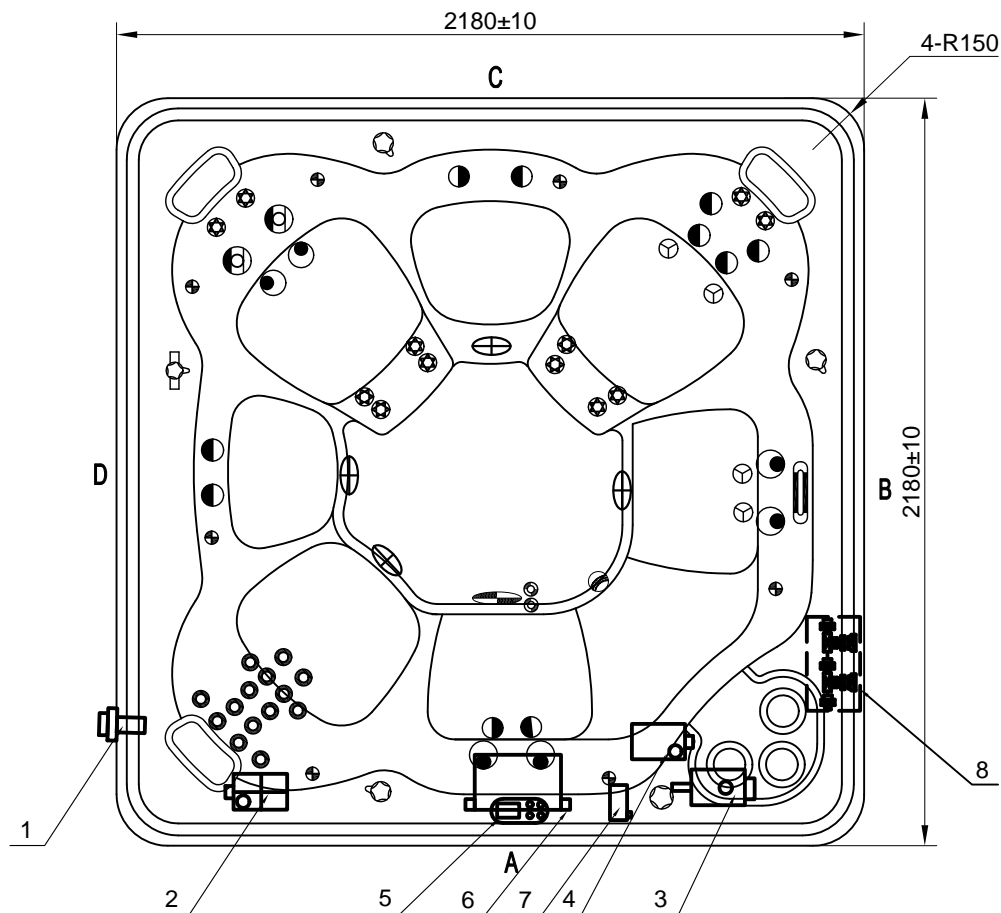

Fitting

12		5 inch Single Pulse Jet	2	pc					
11		5 inch Light Housing Without Holder	1	pcs					
10		Black Headrest-Square	3	pc					
9		2 inch Jet Internal-Directional	12	pc					
8		6 inch Waterfall	1	pcs					
7		3 inch Jet Directional	4	pc					
6		Ozone Injector - Carbon Grey	2	pc					
5		Waterfall Valve	1	pcs					
4		Large 3 inch Jet Internal-Single Pulse	10	pc					
3		4 inch Jet Internal-Single Pulse	6	pc					
2		1 inch Air Check Valve Assembly	3	pcs					
1		Large 1 inch Jet	14	pc					
NO.	Icon	Description	Qty	Unit	NO.	Icon	Description	Qty	Unit

Notes: Due to manufacturing tolerances, there could be some minor differences between the actual spa and the drawing above. If site planning is critical to such tolerances, be sure to measure your actual spa. All specifications are subject to change without notice. Some components may be optional on your spa

17		Perimeter LED	8	pc
16		3/4 Stainless Steel Floor Drain	1	pc
15		Filter	3	pcs
14		2 inch Suction (Full Set)	4	pcs
13		2 inch Water Diverter Valve	1	pcs

Therapy Assignment

Notes: Due to manufacturing tolerances, there could be some minor differences between the actual spa and the drawing above. If site planning is critical to such tolerances, be sure to measure your actual spa. All specifications are subject to change without notice. Some components may be optional on your spa

Edition: 20/2/2021

RB530.03.0003

Business Plan

Notes: Due to manufacturing tolerances, there could be some minor differences between the actual spa and the drawing above. If site planning is critical to such tolerances, be sure to measure your actual spa. All specifications are subject to change without notice. Some components may be optional on your spa