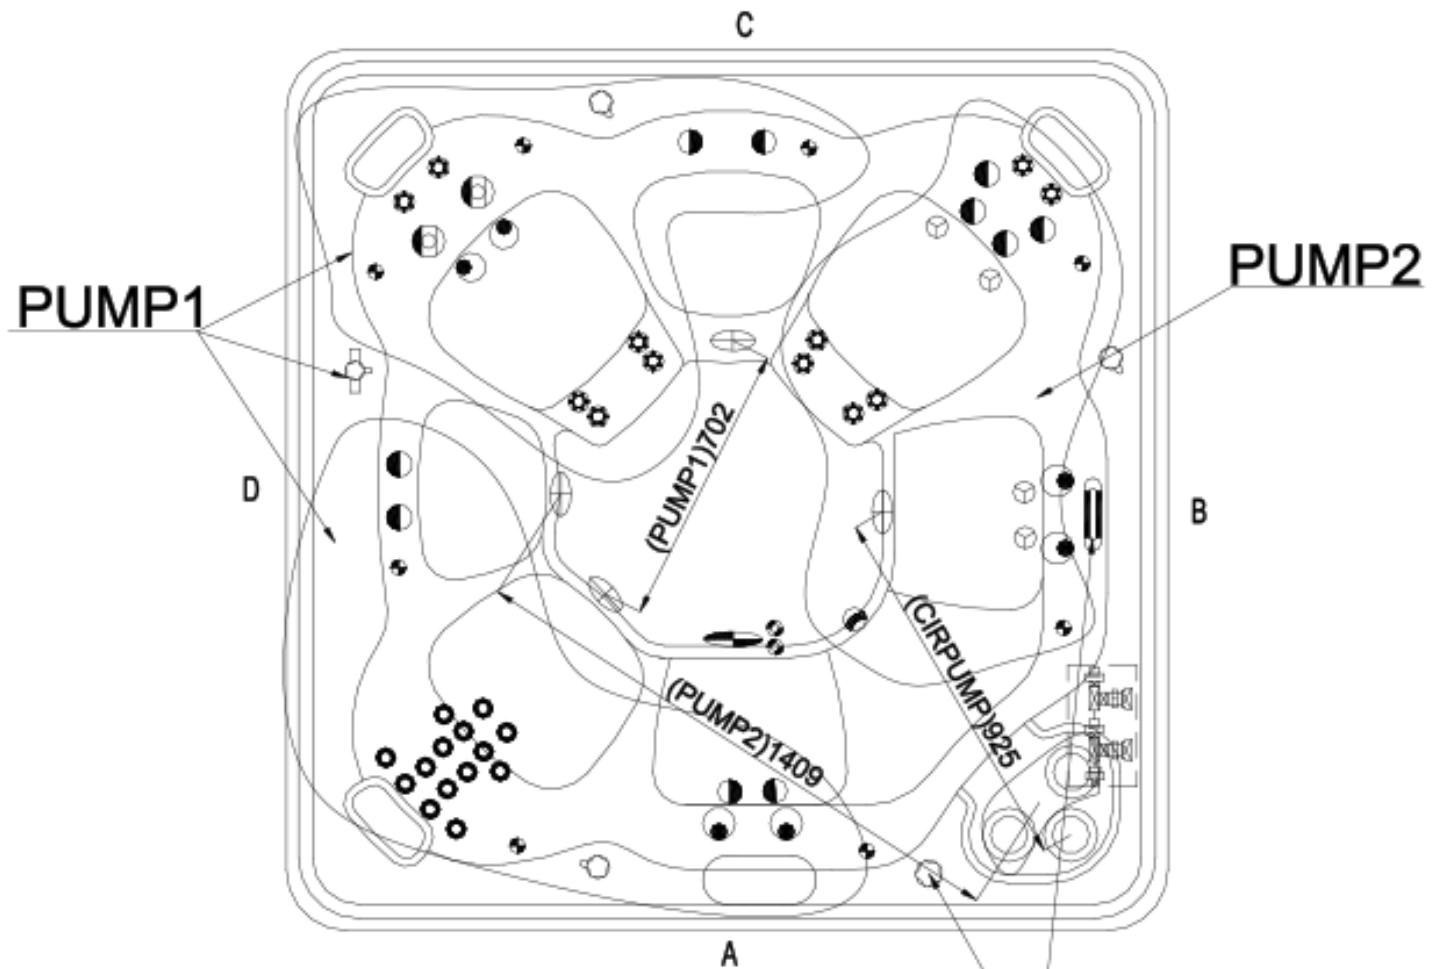

Fitting

12		5 inch Single Pulse Jet	2	pc					
11		5 inch Light Housing Without Holder	1	pcs					
10		Black Headrest-Square	3	pc					
9		2 inch Jet Internal-Directional	12	pc					
8		6 inch Waterfall	1	pcs					
7		3 inch Jet Directional	4	pc					
6		Ozone Injector - Carbon Grey	2	pc					
5		Waterfall Valve	1	pcs					
4		Large 3 inch Jet Internal-Single Pulse	10	pc					
3		4 inch Jet Internal-Single Pulse	6	pc					
2		1 inch Air Check Valve Assembly	3	pcs					
1		Large 1 inch Jet	14	pc					
NO.	Icon	Description	Qty	Unit	NO.	Icon	Description	Qty	Unit

Notes: Due to manufacturing tolerances, there could be some minor differences between the actual spa and the drawing above. If site planning is critical to such tolerances, be sure to measure your actual spa. All specifications are subject to change without notice. Some components may be optional on your spa

17		Perimeter LED	8	pc
16		3/4 Stainless Steel Floor Drain	1	pc
15		Filter	3	pcs
14		2 inch Suction (Full Set)	4	pcs
13		2 inch Water Diverter Valve	1	pcs

Therapy Assignment

Notes: Due to manufacturing tolerances, there could be some minor differences between the actual spa and the drawing above. If site planning is critical to such tolerances, be sure to measure your actual spa. All specifications are subject to change without notice. Some components may be optional on your spa

Edition: 20/2/2021

RB530.03.0003

Business Plan

Notes: Due to manufacturing tolerances, there could be some minor differences between the actual spa and the drawing above. If site planning is critical to such tolerances, be sure to measure your actual spa. All specifications are subject to change without notice. Some components may be optional on your spa