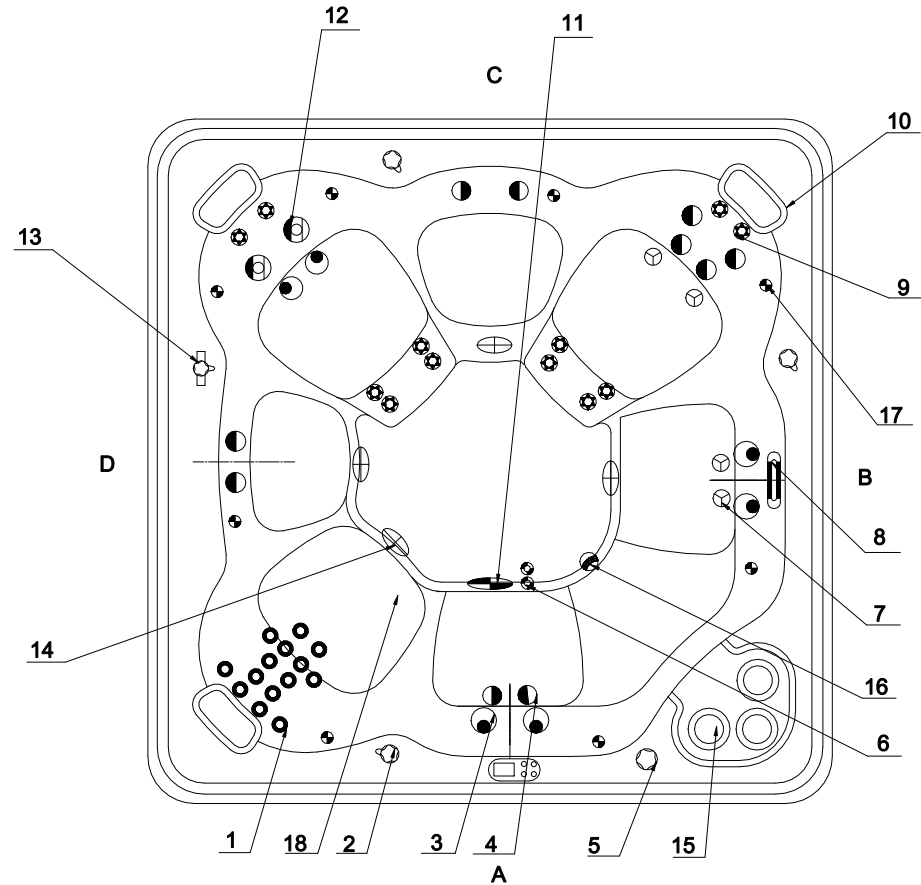

Fitting

12		5 inch Single Pulse Jet	2	pc					
11		5 inch Light Housing Without Holder	1	pcs					
10		Black Headrest-Square	3	pc					
9		2 inch Jet Internal-Directional	12	pc					
8		6 inch Waterfall	1	pcs					
7		3 inch Jet Directional	4	pc					
6		Ozone Injector - Carbon Grey	2	pc					
5		Waterfall Valve	1	pcs					
4		Large 3 inch Jet Internal-Single Pulse	10	pc					
3		4 inch Jet Internal-Single Pulse	6	pc					
2		1 inch Air Check Valve Assembly	3	pcs					
1		Large 1 inch Jet	14	pc					
NO.	Icon	Description	Qty	Unit	NO.	Icon	Description	Qty	Unit

Notes: Due to manufacturing tolerances, there could be some minor differences between the actual spa and the drawing above. If site planning is critical to such tolerances, be sure to measure your actual spa. All specifications are subject to change without notice. Some components may be optional on your spa

17		Perimeter LED	8	pc
16		3/4 Stainless Steel Floor Drain	1	pc
15		Filter	3	pcs
14		2 inch Suction (Full Set)	4	pcs
13		2 inch Water Diverter Valve	1	pcs

Therapy Assignment

Notes: Due to manufacturing tolerances, there could be some minor differences between the actual spa and the drawing above. If site planning is critical to such tolerances, be sure to measure your actual spa. All specifications are subject to change without notice. Some components may be optional on your spa

Edition: 20/2/2021

RB530.03.0003

Business Plan

Notes: Due to manufacturing tolerances, there could be some minor differences between the actual spa and the drawing above. If site planning is critical to such tolerances, be sure to measure your actual spa. All specifications are subject to change without notice. Some components may be optional on your spa